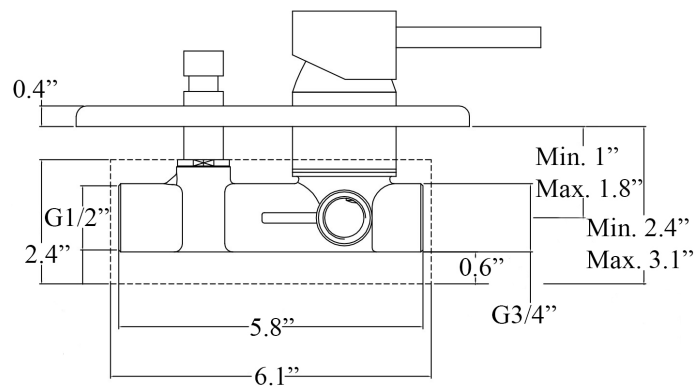

Product Specs Sheets

All connections to US standards

Collection
Stick

Model |
Stick SK 015

Dimensions Metric

1 inch = 2.54 cm
1 inch = 25.4 mm

WS[®]
BATH
COLLECTIONS

1051 Lea Drive - Collegeville, PA 19426
Tel. 215 513 9400 - Fax 610 831 0215
www.ws bathcollections.com - info@ws bathcollections.com