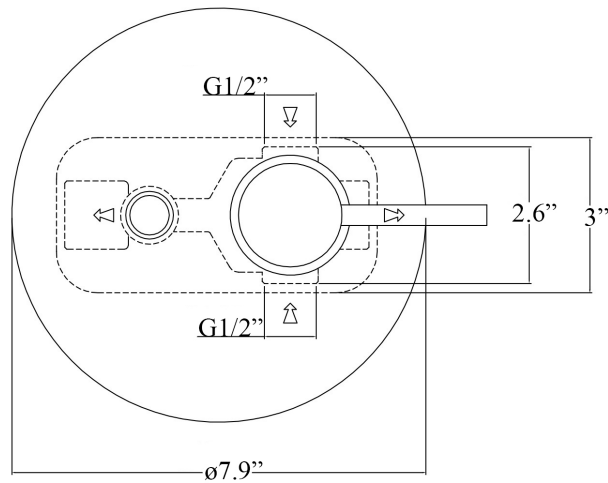

Product Specs Sheets

All connections to US standards

Collection
Stick

Model |
Stick SK 015

Dimensions Metric

1 inch = 2.54 cm
1 inch = 25.4 mm

WS[®]
BATH
COLLECTIONS

1051 Lea Drive - Collegeville, PA 19426
Tel. 215 513 9400 - Fax 610 831 0215
www.ws bathcollections.com - info@ws bathcollections.com