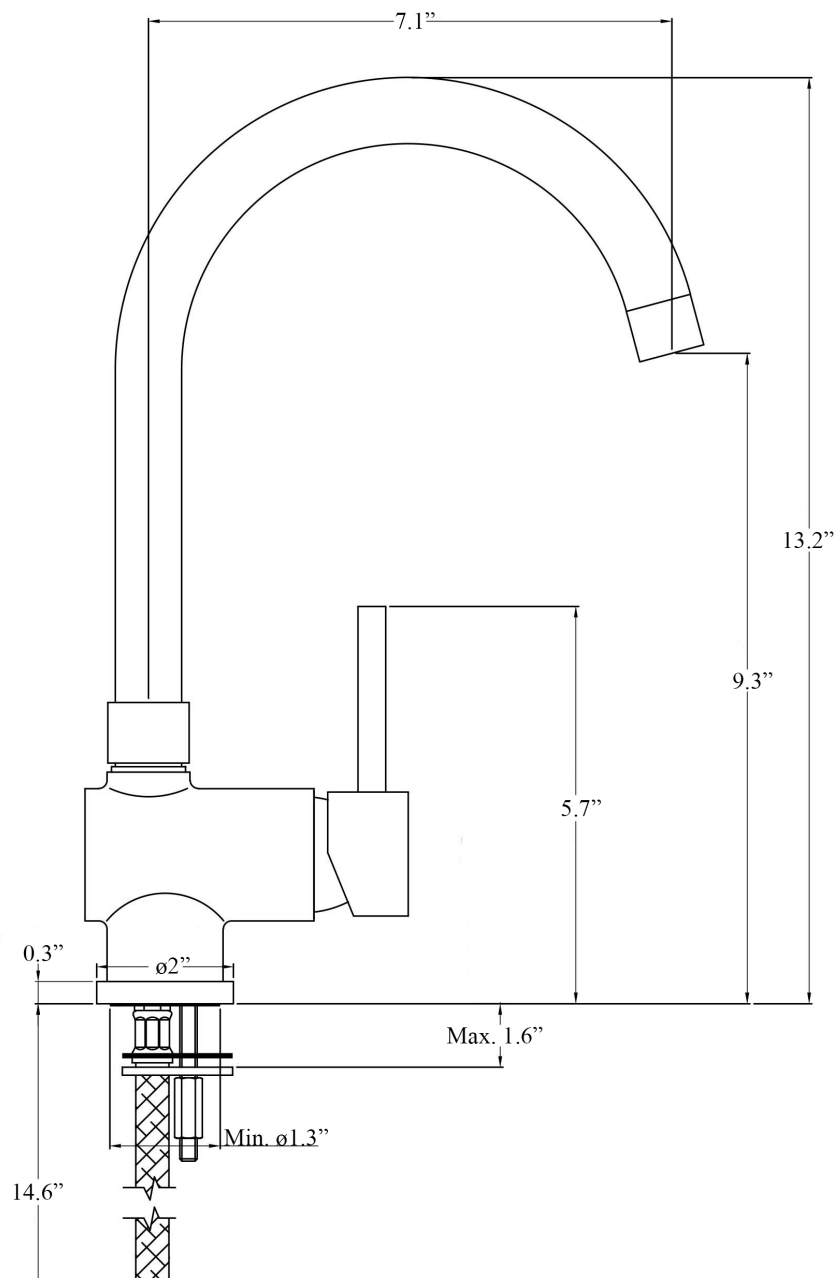

Product Specs Sheets

All connections/ hoses to US standards

Collection
Stick

Model |
Stick SK 180

Dimensions Metric

1 inch = 2.54 cm
1 inch = 25.4 mm

WS[®]
BATH
COLLECTIONS

1051 Lea Drive - Collegeville, PA 19426
Tel. 215 513 9400 - Fax 610 831 0215
www.ws bathcollections.com - info@ws bathcollections.com