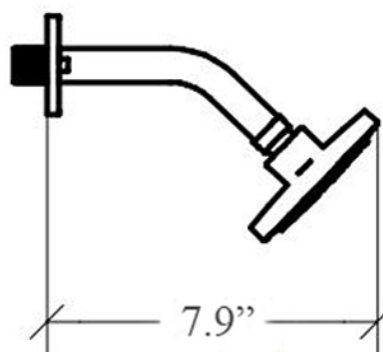

Product Specs Sheets

Collection
Supioni

Model |
Supioni 53820

Dimensions Metric
1 inch = 2.54 cm
1 inch = 25.4 mm

WS[®]
BATH
COLLECTIONS
1051 Lea Drive - Collegeville, PA 19426
Tel. 215 513 9400 - Fax 610 831 0215
www.ws bathcollections.com - info@ws bathcollections.com