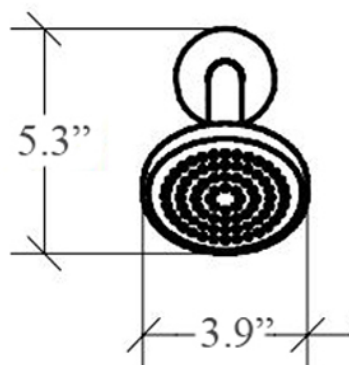

Product Specs Sheets

Collection
Supioni

Model |
Supioni 53820

Dimensions Metric
1 inch = 2.54 cm
1 inch = 25.4 mm

WS[®]
BATH
COLLECTIONS
1051 Lea Drive - Collegeville, PA 19426
Tel. 215 513 9400 - Fax 610 831 0215
www.ws bathcollections.com - info@ws bathcollections.com