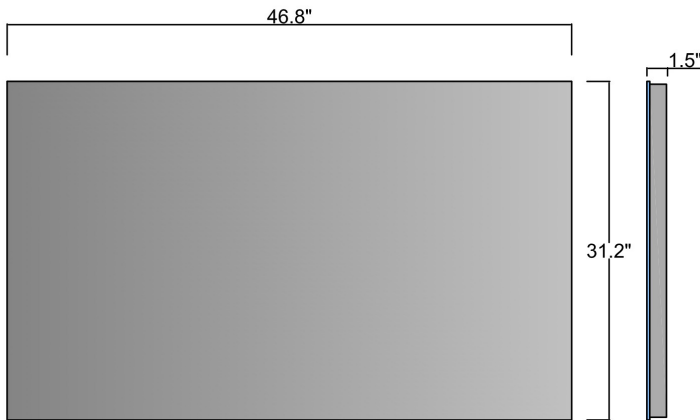

Product Specs Sheets

T5-R Ref. 4591

FRONT VIEW

BACK VIEW

SIDE VIEW

ENVIROMENTAL LIGHT

T5-R wall lighted mirrors with room light lights are realized with high quality glass, thickness 0.2 inch., ecological production without lead and copper. Structure anodized aluminium. LED guarantee the best light effect lasting 50.000 hours. The kind of color of light we have is 5500K that is the cold white light effect. LED cannot be changed directly. Energy class: A>A++ 110V- Class III, IP23 CE

L45916
 SHADE COLOR Frosted
 BODY FINISH : Aluminium anodized
 LED Fortimo PHILIPS 4000K 2x9.36WATT
 WATTAGE . 18.8 W
 LUMEN/W: 61 Lm/W
 DIMENSIONS: 31.2"H x 46.8" W x 1.5" D

Collection
T5-R

Model |
T5-R Ref 45911
T5-R Ref 4591