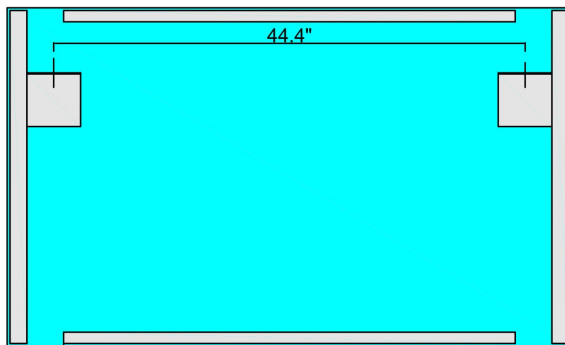

Product Specs Sheets

T5-R Ref. 4591

FRONT VIEW

BACK VIEW

SIDE VIEW

ENVIROMENTAL LIGHT

T5-R wall lighted mirrors with room light lights are realized with high quality glass, thickness 0.2 inch., ecological production without lead and copper. Structure anodized aluminium. LED guarantee the best light effect lasting 50.000 hours. The kind of color of light we have is 5500K that is the cold white light effect. LED cannot be changed directly. Energy class: A>A++ 110V- Class III, IP23 CE

L45916
 SHADE COLOR Frosted
 BODY FINISH : Aluminium anodized
 LED Fortimo PHILIPS 4000K 2x9.36WATT
 WATTAGE . 18.8 W
 LUMEN/W: 61 Lm/W
 DIMENSIONS: 31.2"H x 46.8" W x 1.5" D

Collection
T5-R

Model |
T5-R Ref 45911
T5-R Ref 4591

Dimensions Inch

1051 Lea Drive - Collegeville, PA 19426
 Tel. 215 513 9400 - Fax 610 831 0215
www.wsbathcollections.com - info@wsbathcollections.com