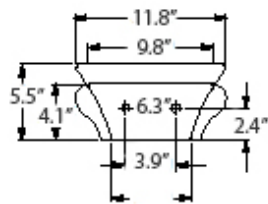

SWAN

Cod.3420

SWAN Lavabo 30x43 sospeso o appoggio monoforo

SWAN One hole wall hung or free standing washbasin 30x43

Collection
Kerasan

Model |
Swan 3420

Dimensions Metric
1 inch = 2.54 cm
1 inch = 25.4 mm

WS[®]
BATH
COLLECTIONS

Vessel/ countertop installation

Silicone (*optional*)

Collection
Kerasan

Model |
Swan 3420

Dimensions Metric
1 inch = 2.54 cm
1 inch = 25.4 mm

WS[®]

BATH
COLLECTIONS

1051 Lea Drive - Collegeville, PA 19426
Tel. 215 513 9400 - Fax 610 831 0215