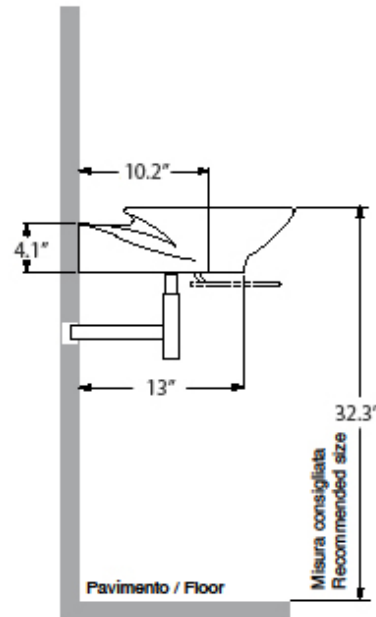

SWAN

Cod.3420

SWAN Lavabo 30x43 sospeso o appoggio monoforo

SWAN One hole wall hung or free standing washbasin 30x43

Collection
Kerasan

Model |
Swan 3420

Dimensions Metric
1 inch = 2.54 cm
1 inch = 25.4 mm

WS[®]
BATH
COLLECTIONS

Linea 5392

Linea 53925

Linea 53921
Space saving

DRAINS

Linea 53991
Push waste drain (click clack)
with overflow

MOUNTING HARDWARE

Wall-mount installation

Bolts

Vessel/ countertop installation

Silicone (*optional*)

Collection
Kerasan

Model |
Swan 3420

Dimensions Metric
1 inch = 2.54 cm
1 inch = 25.4 mm

WS[®]

BATH
COLLECTIONS

1051 Lea Drive - Collegeville, PA 19426
Tel. 215 513 9400 - Fax 610 831 0215