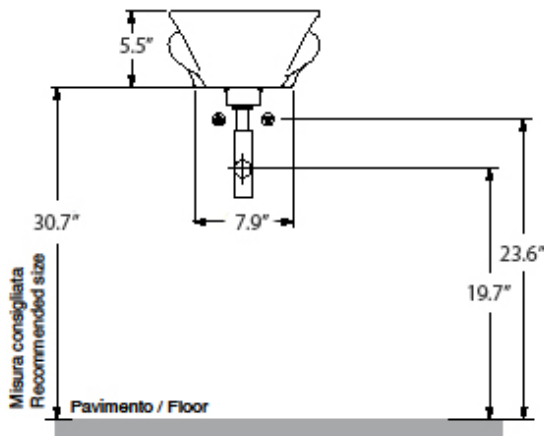

SWAN

Cod.3420

SWAN Lavabo 30x43 sospeso o appoggio monoforo

SWAN One hole wall hung or free standing washbasin 30x43

Collection
Kerasan

Model |
Swan 3420

Dimensions Metric
1 inch = 2.54 cm
1 inch = 25.4 mm

WS[®]
BATH
COLLECTIONS

Linea 5392

Linea 53925

Linea 53921
Space saving

DRAINS

Linea 53991
Push waste drain (click clack)
with overflow

MOUNTING HARDWARE

Wall-mount installation

Bolts

Vessel/ countertop installation

Silicone (*optional*)

Collection
Kerasan

Model |
Swan 3420

Dimensions Metric
1 inch = 2.54 cm
1 inch = 25.4 mm

WS[®]

BATH
COLLECTIONS

1051 Lea Drive - Collegeville, PA 19426
Tel. 215 513 9400 - Fax 610 831 0215