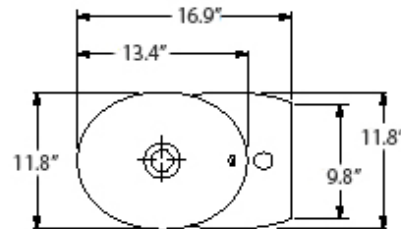

SWAN

Cod.3420

SWAN Lavabo 30x43 sospeso o appoggio monoforo

SWAN One hole wall hung or free standing washbasin 30x43

Collection
Kerasan

Model |
Swan 3420

Dimensions Metric
1 inch = 2.54 cm
1 inch = 25.4 mm

WS[®]
BATH
COLLECTIONS

Vessel/ countertop installation

Silicone (*optional*)

Collection
Kerasan

Model |
Swan 3420

Dimensions Metric
1 inch = 2.54 cm
1 inch = 25.4 mm

WS[®]

BATH
COLLECTIONS

1051 Lea Drive - Collegeville, PA 19426
Tel. 215 513 9400 - Fax 610 831 0215