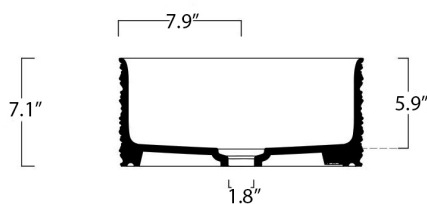

collezione
collection

Trace Ø 40

cod TRL01

Lavabo

wash basin

Dimensioni / dimensions

Ø 400 - H 180

Troppo pieno / over flow : No / No CL

Peso netto / net weight : 22 LBS

Capienza vasca / Capacity litres : 15 lt

Appoggio / sit-on

Collection
Trace

Model |
Trace 40.40

Dimensions Metric

1 inch = 2.54 cm

1 inch = 25.4 mm

Wall-mount installation

Vessel/ countertop installation

Bolts

Silicone (*optional*)

Collection
Trace

Model |
Trace 40.40

Dimensions Metric
1 inch = 2.54 cm
1 inch = 25.4 mm

1051 Lea Drive - Collegeville, PA 19426
Tel. 215 513 9400 - Fax 610 831 0215
www.ws bathcollections.com - info@ws bathcollections.com