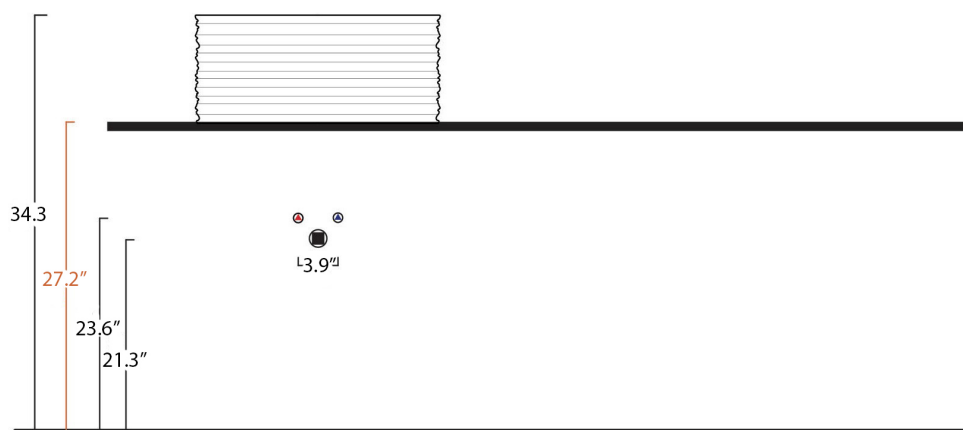

collezione
collection

Trace Ø 40

cod TRL01

Lavabo

wash basin

Dimensioni / dimensions

Ø 400 - H 180

Troppo pieno / over flow : No / No CL

Peso netto / net weight : 22 LBS

Capienza vasca / Capacity litres : 15 lt

Appoggio / sit-on

Collection
Trace

Model |
Trace 40.40

Dimensions Metric

1 inch = 2.54 cm

1 inch = 25.4 mm

Wall-mount installation

Vessel/ countertop installation

Bolts

Silicone (*optional*)

Collection
Trace

Model |
Trace 40.40

Dimensions Metric
1 inch = 2.54 cm
1 inch = 25.4 mm

1051 Lea Drive - Collegeville, PA 19426
Tel. 215 513 9400 - Fax 610 831 0215
www.ws bathcollections.com - info@ws bathcollections.com