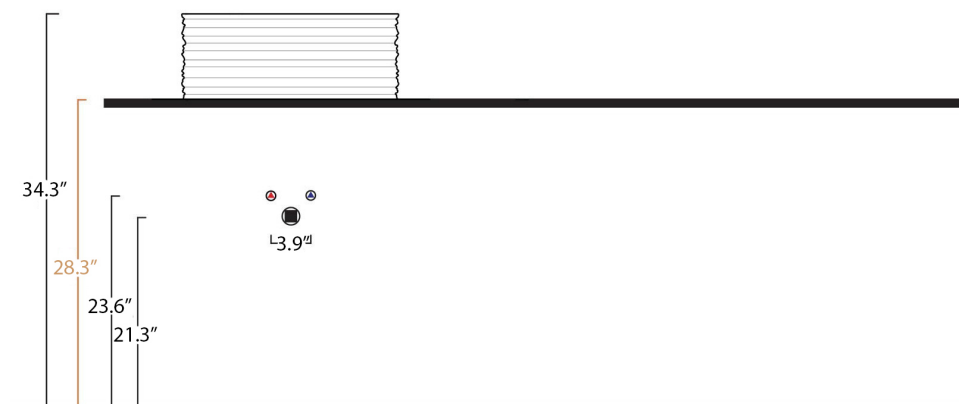

collezione
collection

Trace 38x38

cod TRL02

Lavabo

wash basin

Dimensioni / dimensions

L380- P380 - H 150

Troppo pieno / over flow : No / No CL

Peso netto / net weight : 20 LBS

Capienza vasca / Capacity litres : 13,5 lt

Appoggio / sit-on

Collection
Trace

Model |
Trace 38.38

Dimensions Metric

1 inch = 2.54 cm
1 inch = 25.4 mm

WS[®]
BATH
COLLECTIONS

Bolts

Silicone (*optional*)

Collection
Trace

Model |
Trace 38.38

Dimensions Metric
1 inch = 2.54 cm
1 inch = 25.4 mm

1051 Lea Drive - Collegeville, PA 19426
Tel. 215 513 9400 - Fax 610 831 0215
www.ws bathcollections.com - info@ws bathcollections.com