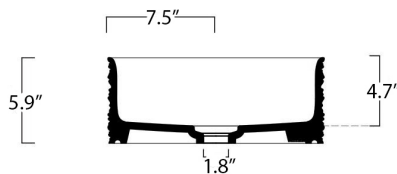

collezione
collection

Trace 38x38

cod TRL02

Lavabo

wash basin

Dimensioni / dimensions

L380- P380 - H 150

Troppo pieno / over flow : No / No CL

Peso netto / net weight : 20 LBS

Capienza vasca / Capacity litres : 13,5 lt

Appoggio / sit-on

Collection
Trace

Model |
Trace 38.38

Dimensions Metric

1 inch = 2.54 cm
1 inch = 25.4 mm

WS[®]
BATH
COLLECTIONS

Bolts

Silicone (*optional*)

Collection
Trace

Model |
Trace 38.38

Dimensions Metric
1 inch = 2.54 cm
1 inch = 25.4 mm

1051 Lea Drive - Collegeville, PA 19426
Tel. 215 513 9400 - Fax 610 831 0215
www.ws bathcollections.com - info@ws bathcollections.com