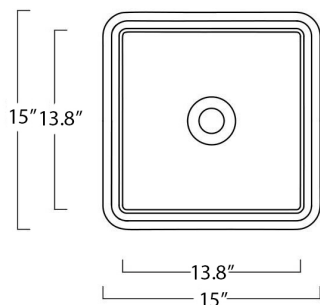

collezione
collection

Trace 38x38

cod TRL02

Lavabo

wash basin

Dimensioni / dimensions

L380- P380 - H 150

Troppo pieno / over flow : No / No CL

Peso netto / net weight : 20 LBS

Capienza vasca / Capacity litres : 13,5 lt

Appoggio / sit-on

Collection
Trace

Model |
Trace 38.38

Dimensions Metric

1 inch = 2.54 cm
1 inch = 25.4 mm

WS[®]
BATH
COLLECTIONS

Bolts

Silicone (*optional*)

Collection
Trace

Model |
Trace 38.38

Dimensions Metric
1 inch = 2.54 cm
1 inch = 25.4 mm

1051 Lea Drive - Collegeville, PA 19426
Tel. 215 513 9400 - Fax 610 831 0215
www.ws bathcollections.com - info@ws bathcollections.com