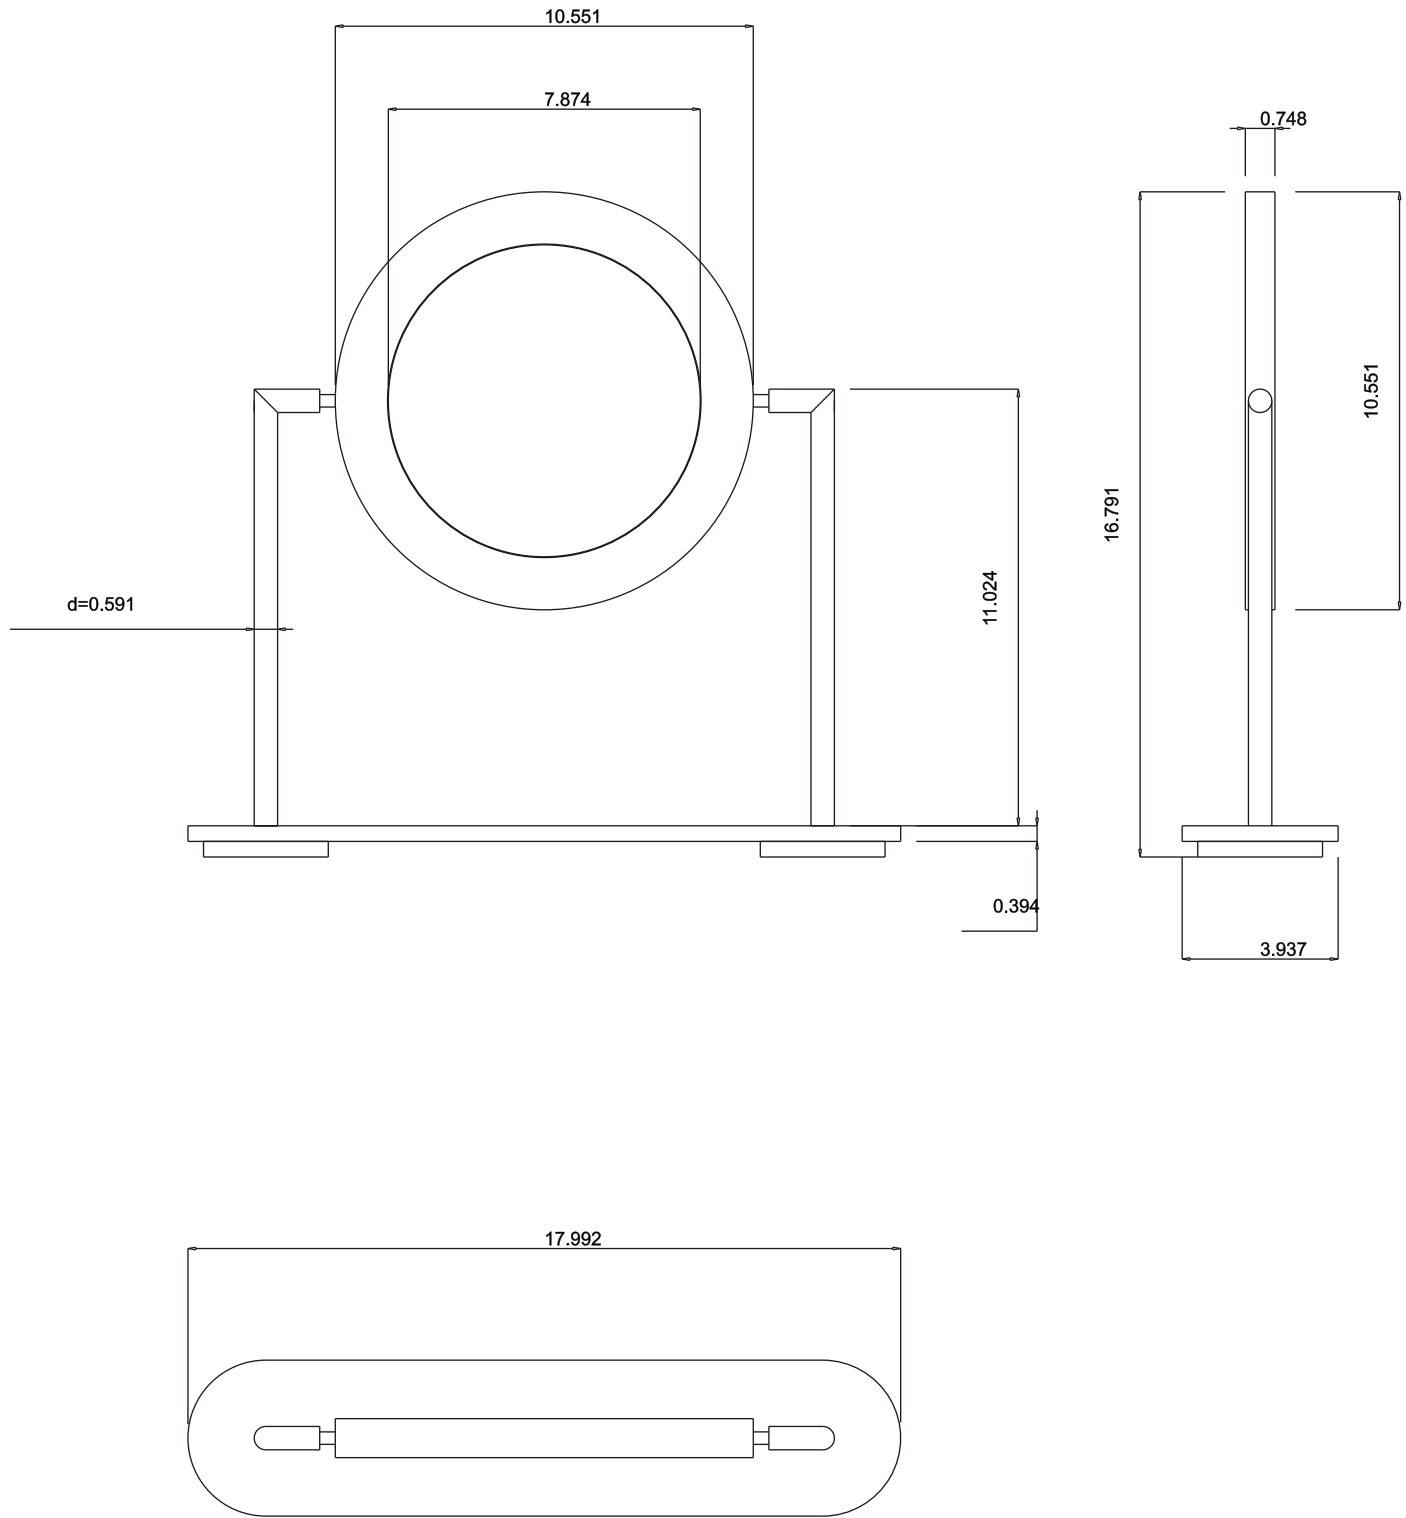

 Made in Germany by: TT-Form GmbH Vennekenweg 5 D - 46348 Raesfeld	Distributed by: WS Bath Collections 1051 Lea Drive Colegeville, PA 19426 Phone: (610)831 0214 Fax: (610) 831 0215 www.wsbathcollections.com	Dimensions: Inches	Material: stainless steel, brushed
		Title: TS1 free standing mirror frame: stainless steel	Variations: Pedestal: Stainless steel or glass or marble Frame: stainless steel or cherry or nutwood
		Model Number: S011995 - S121995	Date: 08/29/2006

 Made in Germany by: TT-Form GmbH Vennekenweg 5 D - 46348 Raesfeld	Distributed by: WS Bath Collections 1051 Lea Drive Colegeville, PA 19426 Phone: (610)831 0214 Fax: (610) 831 0215 www.wsbathcollections.com	Dimensions: Inches	Material: stainless steel, brushed
		Title: TS1 free standing mirror frame: wood	Variations:
		Model Number: S011995 - S121995	Date: 08/29/2006

 Made in Germany by: TT-Form GmbH Vennekenweg 5 D - 46348 Raesfeld	Distributed by: WS Bath Collections 1051 Lea Drive Colegeville, PA 19426 Phone: (610)831 0214 Fax: (610) 831 0215 www.wsbathcollections.com	Dimensions: Inches	Material: stainless steel, brushed
		Title: TL1 additional light to TS1 low voltage, with transformer plug	Variations:
		Model Number: L012995	Date: 08/29/2006