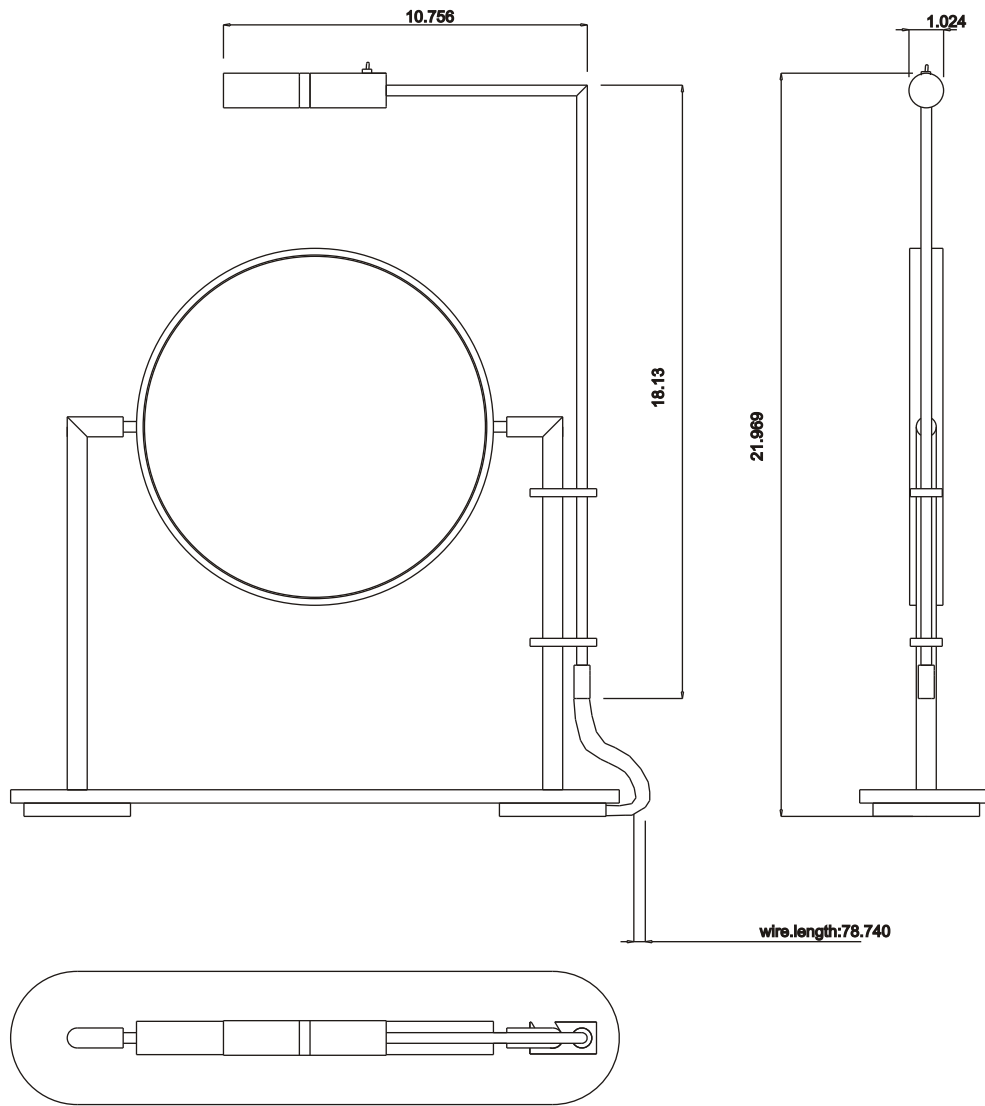

 Made in Germany by: TT-Form GmbH Vennekenweg 5 D - 46348 Raesfeld	Distributed by: WS Bath Collections 1051 Lea Drive Colegeville, PA 19426 Phone: (610)831 0214 Fax: (610) 831 0215 www.wsbathcollections.com	Dimensions: Inches	Material: stainless steel, brushed
		Title: TS1 free standing mirror frame: stainless steel	Variations: Pedestal: Stainless steel or glass or marble Frame: stainless steel or cherry or nutwood
		Model Number: S011995 - S121995	Date: 08/29/2006

 Made in Germany by: TT-Form GmbH Vennekenweg 5 D - 46348 Raesfeld	Distributed by: WS Bath Collections 1051 Lea Drive Colegeville, PA 19426 Phone: (610)831 0214 Fax: (610) 831 0215 www.wsbathcollections.com	Dimensions: Inches	Material: stainless steel, brushed
		Title: TS1 free standing mirror frame: wood	Variations:
		Model Number: S011995 - S121995	Date: 08/29/2006

 Made in Germany by: TT-Form GmbH Vennekenweg 5 D - 46348 Raesfeld	Distributed by: WS Bath Collections 1051 Lea Drive Colegeville, PA 19426 Phone: (610)831 0214 Fax: (610) 831 0215 www.wsbathcollections.com	Dimensions: Inches	Material: stainless steel, brushed
		Title: TL1 additional light to TS1 low voltage, with transformer plug	Variations:
		Model Number: L012995	Date: 08/29/2006