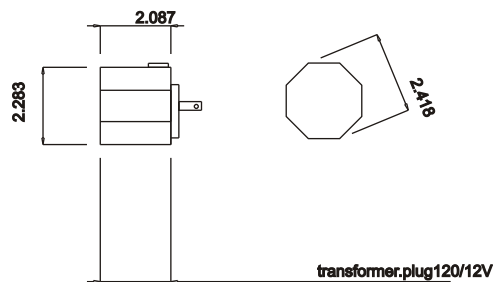

 Made in Germany by: TT-Form GmbH Vennekenweg 5 D - 46348 Raesfeld	Distributed by: WS Bath Collections 1051 Lea Drive Colegeville, PA 19426 Phone: (610)831 0214 Fax: (610) 831 0215 www.wsbathcollections.com	Dimensions: Inches	Material: stainless steel, brushed
		Title: TS1 free standing mirror frame: stainless steel	Variations: Pedestal: Stainless steel or glass or marble Frame: stainless steel or cherry or nutwood
		Model Number: S011995 - S121995	Date: 08/29/2006

 Made in Germany by: TT-Form GmbH Vennekenweg 5 D - 46348 Raesfeld	Distributed by: WS Bath Collections 1051 Lea Drive Colegeville, PA 19426 Phone: (610)831 0214 Fax: (610) 831 0215 www.wsbathcollections.com	Dimensions: Inches	Material: stainless steel, brushed
		Title: TS1 free standing mirror frame: wood	Variations:
		Model Number: S011995 - S121995	Date: 08/29/2006

 Made in Germany by: TT-Form GmbH Vennekenweg 5 D - 46348 Raesfeld	Distributed by: WS Bath Collections 1051 Lea Drive Colegeville, PA 19426 Phone: (610)831 0214 Fax: (610) 831 0215 www.wsbathcollections.com	Dimensions: Inches	Material: stainless steel, brushed
		Title: TL1 additional light to TS1 low voltage, with transformer plug	Variations:
		Model Number: L012995	Date: 08/29/2006