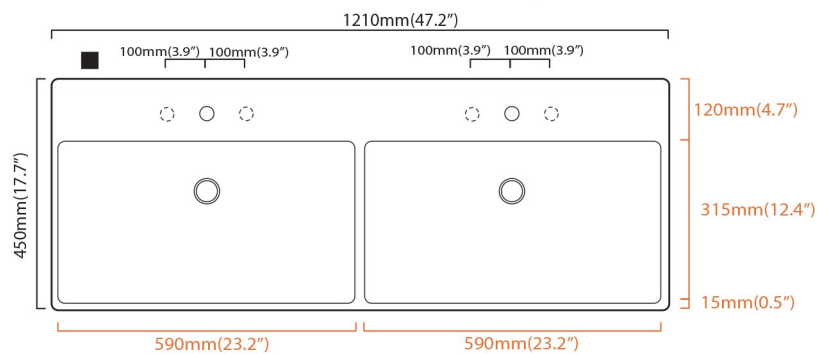

collezione
collection

Unlimited

lavabo
wash basin

120cm

dimensi dimensions: L 1200 - P 450 - H 110

troppo pieno overflow: SI - YES

peso netto net weight: kg 25.5

○ = smaltato perimetralmente
all glazed sides

■ = non smaltato dietro
unglazed behind

richiedi dima dwg
template request dwg

A

U= sottopiano
undercounter
I= incasso
inset
A = appoggio
freestanding
W= sospeso
wall hung

Collection
Unlimited

Model |
Unlimited 120

Dimensions Metric

1 inch = 2.54 cm
1 inch = 25.4 mm

WS[®]
BATH
COLLECTIONS

1051 Lea Drive - Collegeville, PA 19426
Tel. 215 513 9400 - Fax 610 831 0215

www.ws bathcollections.com - info@ws bathcollections.com

MOUNTING HARDWARE

Wall-mount installation

Bolts

Vessel/ countertop installation

Silicone (*optional*)

Collection
Unlimited

Model |
Unlimited 120

Dimensions Metric
1 inch = 2.54 cm
1 inch = 25.4 mm