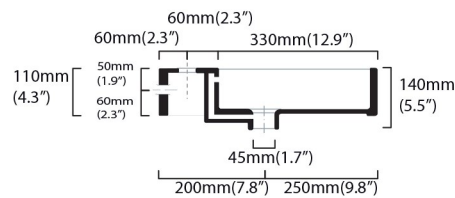

collezione
collection

Unlimited

lavabo
wash basin

120cm

dimensi dimensions: L 1200 - P 450 - H 110

troppo pieno overflow: SI - YES

peso netto net weight: kg 25.5

○ = smaltato perimetralmente
all glazed sides

■ = non smaltato dietro
unglazed behind

richiedi dima dwg
template request dwg

A

U= sottopiano
undercounter
I= incasso
inset
A = appoggio
freestanding
W= sospeso
wall hung

Collection
Unlimited

Model |
Unlimited 120

Dimensions Metric

1 inch = 2.54 cm
1 inch = 25.4 mm

WS[®]
BATH
COLLECTIONS

1051 Lea Drive - Collegeville, PA 19426
Tel. 215 513 9400 - Fax 610 831 0215

www.ws bathcollections.com - info@ws bathcollections.com

MOUNTING HARDWARE

Wall-mount installation

Bolts

Vessel/ countertop installation

Silicone (*optional*)

Collection
Unlimited

Model |
Unlimited 120

Dimensions Metric
1 inch = 2.54 cm
1 inch = 25.4 mm