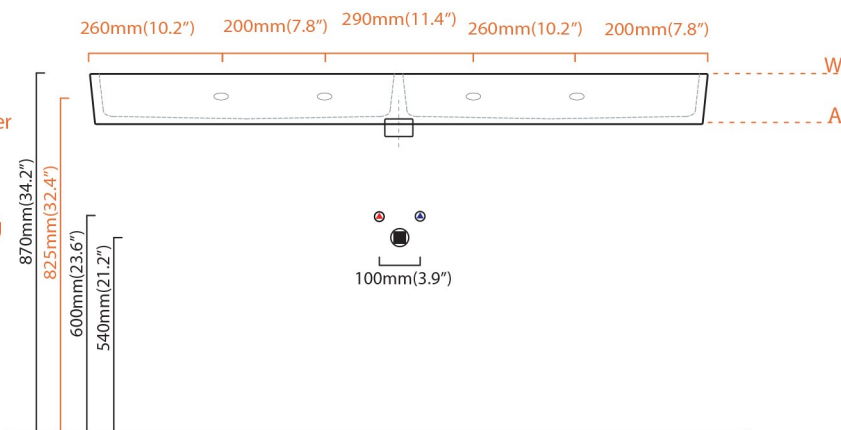

collezione
collection

Unlimited

lavabo
wash basin

120cm

dimensi dimensions: L 1200 - P 450 - H 110

troppo pieno overflow: SI - YES

peso netto net weight: kg 25.5

○ = smaltato perimetralmente
all glazed sides

■ = non smaltato dietro
unglazed behind

richiedi dima dwg
template request dwg

A

U= sottopiano
undercounter
I= incasso
inset
A = appoggio
freestanding
W= sospeso
wall hung

Collection
Unlimited

Model |
Unlimited 120

Dimensions Metric

1 inch = 2.54 cm
1 inch = 25.4 mm

WS[®]
BATH
COLLECTIONS

1051 Lea Drive - Collegeville, PA 19426
Tel. 215 513 9400 - Fax 610 831 0215

www.ws bathcollections.com - info@ws bathcollections.com

MOUNTING HARDWARE

Wall-mount installation

Bolts

Vessel/ countertop installation

Silicone (*optional*)

Collection
Unlimited

Model |
Unlimited 120

Dimensions Metric
1 inch = 2.54 cm
1 inch = 25.4 mm