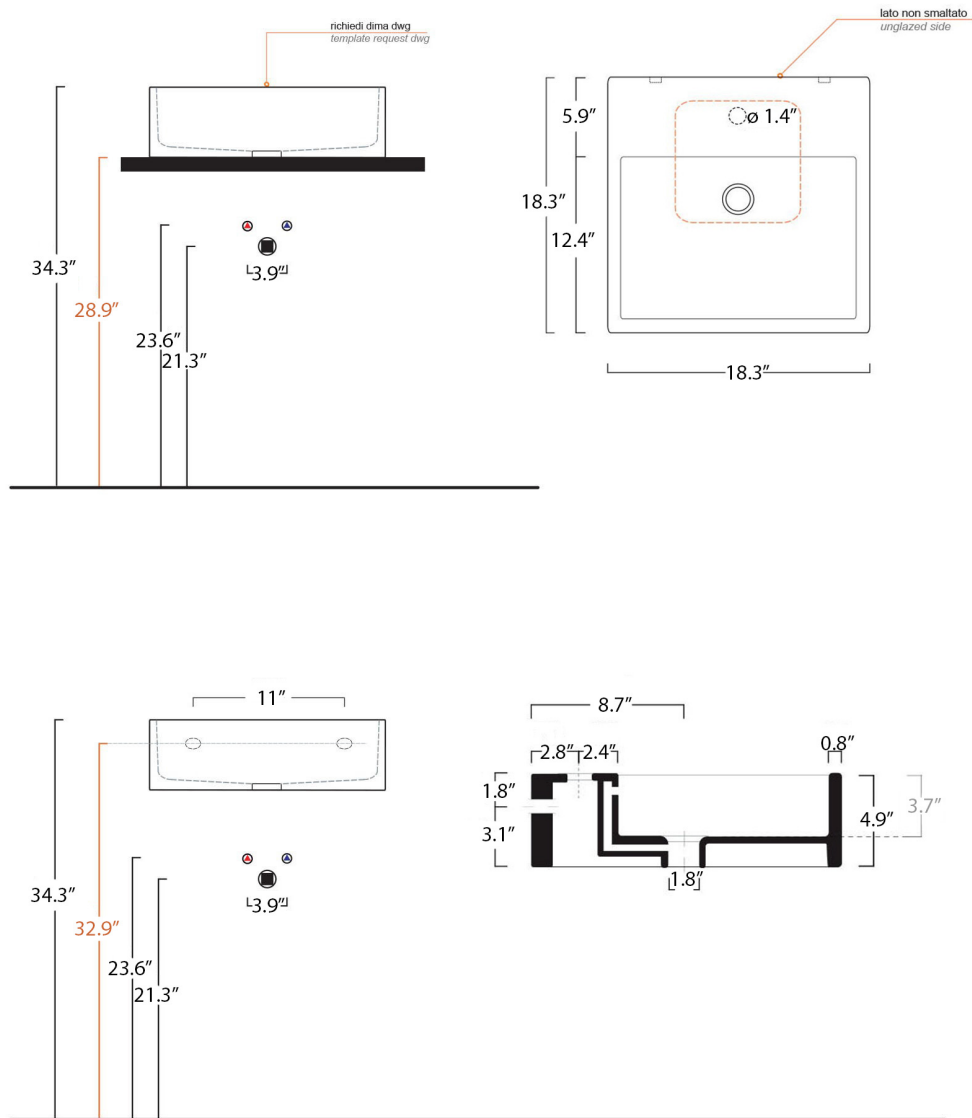

collezione
collection

Unlimited 46

cod.UNL01

Lavabo
wash basin

Dimensioni / dimensions

L 465 - P 465 - H 125

Troppo pieno / over flow : Si / Yes CL15

Peso netto / net weight :31 LBS

Appoggio / sit-on

Sospeso / wall-hung

Collection
Unlimited

Model |
Unlimited 46

Dimensions Metric

1 inch = 2.54 cm
1 inch = 25.4 mm

WS[®]
BATH
COLLECTIONS

1051 Lea Drive - Collegeville, PA 19426
Tel. 215 513 9400 - Fax 610 831 0215
www.ws bathcollections.com - info@ws bathcollections.com

We recommend the following items that work with your sink.

TRAPS

Linea 53922
Our best seller

Linea 5392

Linea 53925

Linea 53921
Space saving

DRAINS

Linea 53991
Push waste drain (click clack)
with overflow

MOUNTING HARDWARE

Wall-mount installation

Bolts

Vessel/ countertop installation

Silicone (*optional*)

Collection
Unlimited

Model |
Unlimited 46

Dimensions Metric
1 inch = 2.54 cm
1 inch = 25.4 mm