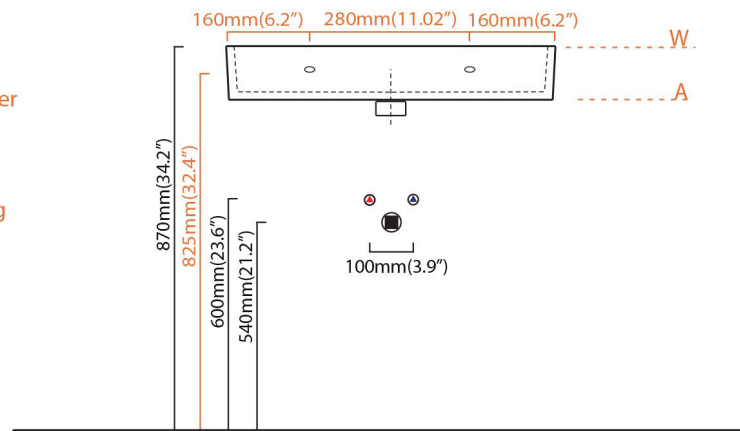

- = smaltato perimetralmente
all glazed sides
- = non smaltato dietro
unglazed behind

richiedi dima dwg
template request dwg

- U= sottopiano
undercounter
- I= incasso
inset
- A= appoggio
freestanding
- W= sospeso
wall hung

Collection
Unlimited

Model |
Unlimited 60

Dimensions Metric

1 inch = 2.54 cm
1 inch = 25.4 mm

WS[®]
BATH
COLLECTIONS

1051 Lea Drive - Collegeville, PA 19426
Tel. 215 513 9400 - Fax 610 831 0215

www.ws bathcollections.com - info@ws bathcollections.com

MOUNTING HARDWARE

Wall-mount installation

Vessel/ countertop installation

Bolts

Silicone (*optional*)

Collection
Unlimited

Model |
Unlimited 60

Dimensions Metric
1 inch = 2.54 cm
1 inch = 25.4 mm