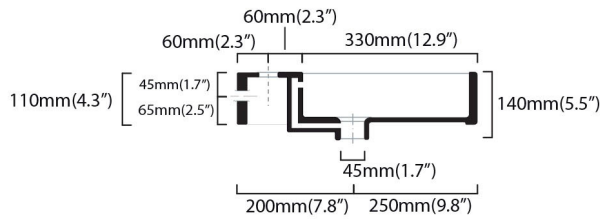

- = smaltato perimetralmente
all glazed sides
- = non smaltato dietro
unglazed behind

richiedi dima dwg
template request dwg

- U= sottopiano
undercounter
- I= incasso
inset
- A= appoggio
freestanding
- W= sospeso
wall hung

Collection
Unlimited

Model |
Unlimited 60

Dimensions Metric

1 inch = 2.54 cm
1 inch = 25.4 mm

WS[®]
BATH
COLLECTIONS

1051 Lea Drive - Collegeville, PA 19426
Tel. 215 513 9400 - Fax 610 831 0215

www.ws bathcollections.com - info@ws bathcollections.com

MOUNTING HARDWARE

Wall-mount installation

Vessel/ countertop installation

Bolts

Silicone (*optional*)

Collection
Unlimited

Model |
Unlimited 60

Dimensions Metric
1 inch = 2.54 cm
1 inch = 25.4 mm