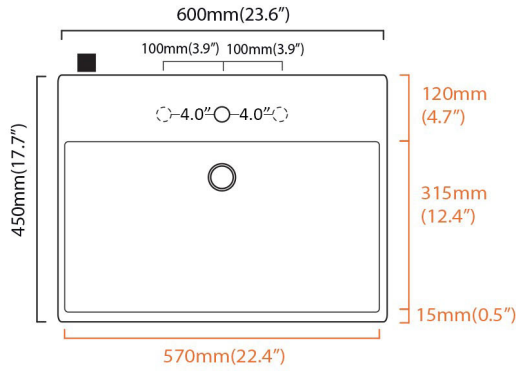

- = smaltato perimetralmente
all glazed sides
- = non smaltato dietro
unglazed behind

richiedi dima dwg
template request dwg

- U= sottopiano
undercounter
- I= incasso
inset
- A= appoggio
freestanding
- W= sospeso
wall hung

Collection
Unlimited

Model |
Unlimited 60

Dimensions Metric

1 inch = 2.54 cm
1 inch = 25.4 mm

WS[®]
BATH
COLLECTIONS

1051 Lea Drive - Collegeville, PA 19426
Tel. 215 513 9400 - Fax 610 831 0215

www.ws bathcollections.com - info@ws bathcollections.com

MOUNTING HARDWARE

Wall-mount installation

Vessel/ countertop installation

Bolts

Silicone (*optional*)

Collection
Unlimited

Model |
Unlimited 60

Dimensions Metric
1 inch = 2.54 cm
1 inch = 25.4 mm