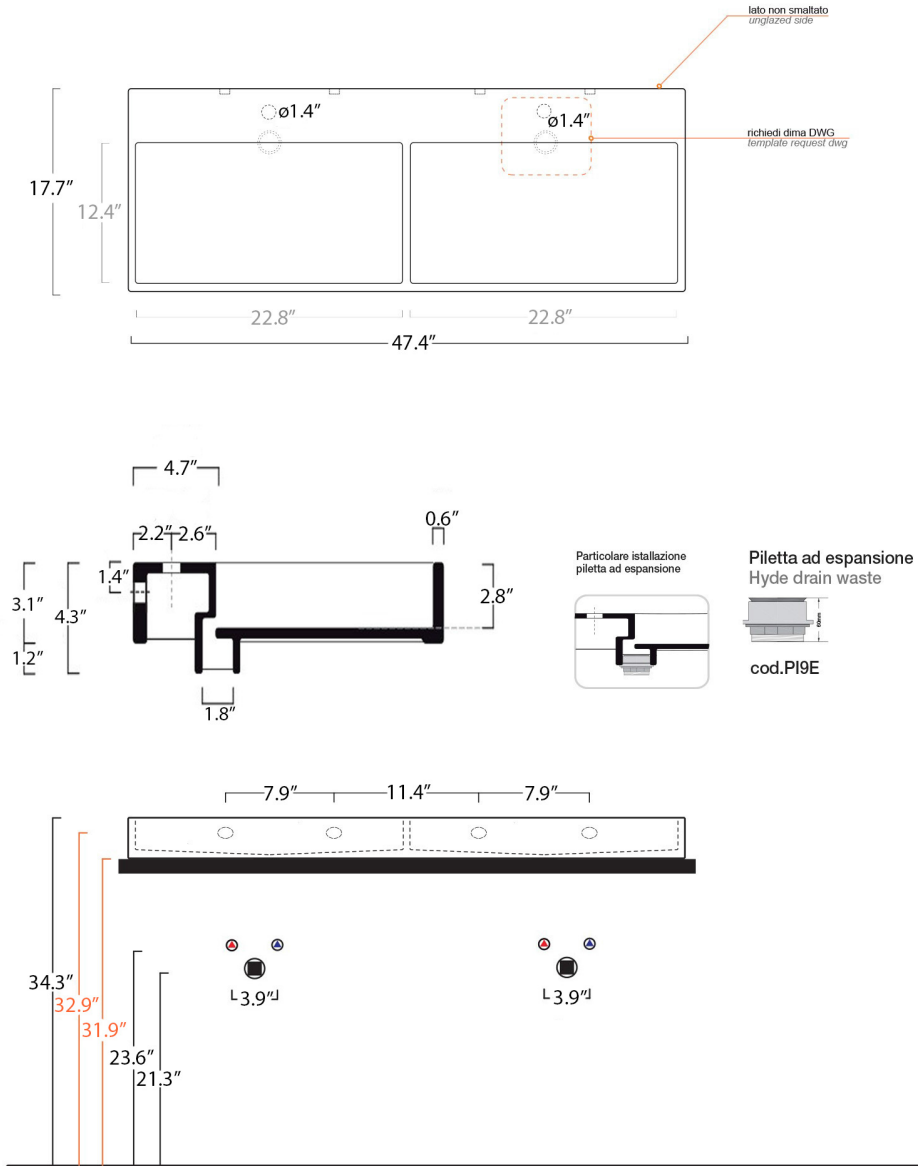

## Urban 120

cod.URL03

Lavabo

wash basin

Dimensioni / dimensions

L 1205 - P 450 - H 80

Troppo pieno / over flow : No/ Yes CL

Peso netto / net weight :56 LBS

Appoggio / sit-on

Sospeso / wall-hung

Collection  
Urban

Model |  
Urban 120

Dimensions Metric

1 inch = 2.54 cm  
1 inch = 25.4 mm

WS<sup>®</sup>  
BATH  
COLLECTIONS

1051 Lea Drive - Colleagueville, PA 19426  
Tel. 215 513 9400 - Fax 610 831 0215

### Vessel/ countertop installation

Silicone (*optional*)

Collection  
Urban

Model |  
Urban 120

Dimensions Metric  
*1 inch = 2.54 cm*  
*1 inch = 25.4 mm*

**WS**<sup>®</sup>

**BATH  
COLLECTIONS**

1051 Lea Drive - Collegeville, PA 19426  
Tel. 215 513 9400 - Fax 610 831 0215