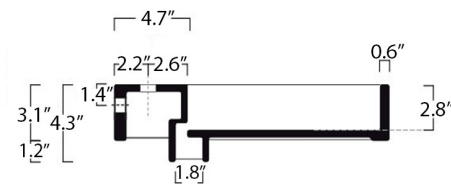

Collection
Urban

Model |
Urban 70

Dimensions Metric

1 inch = 2.54 cm
1 inch = 25.4 mm

WS®
BATH
COLLECTIONS

1051 Lea Drive - Collegeville, PA 19426
Tel. 215 513 9400 - Fax 610 831 0215

www.ws bathcollections.com - info@ws bathcollections.com