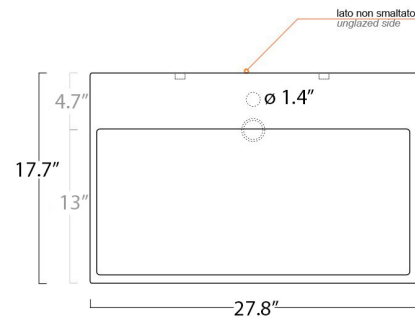

collection

Urban70

cod.URL01

wash basin

Dimensioni / dimensions

L 700 - P 450 - H 80

Troppo pieno / over flow : No/ Yes CL

Peso netto / net weight :32 LBS

Appoggio / sit-on

Sospeso / wall-hung

Piletta ad espansione
Hyde drain waste

cod.PI9E