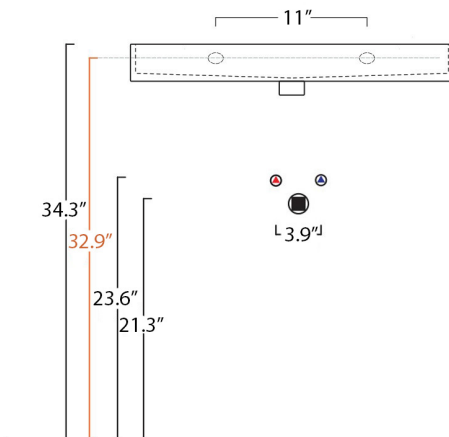

Collection
Urban

Model |
Urban 70

Dimensions Metric

1 inch = 2.54 cm
1 inch = 25.4 mm

WS®
BATH
COLLECTIONS

1051 Lea Drive - Collegeville, PA 19426
Tel. 215 513 9400 - Fax 610 831 0215

www.ws bathcollections.com - info@ws bathcollections.com