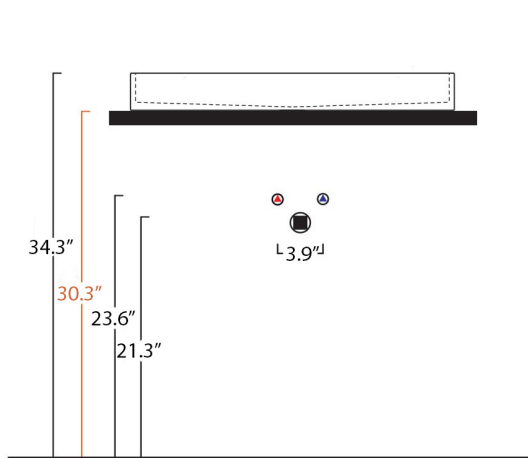

collection

Urban70

cod.URL01

wash basin

Dimensioni / dimensions

L 700 - P 450 - H 80

Troppo pieno / over flow : No/ Yes CL

Peso netto / net weight :32 LBS

Appoggio / sit-on

Sospeso / wall-hung

Piletta ad espansione
Hyde drain waste

cod.PI9E