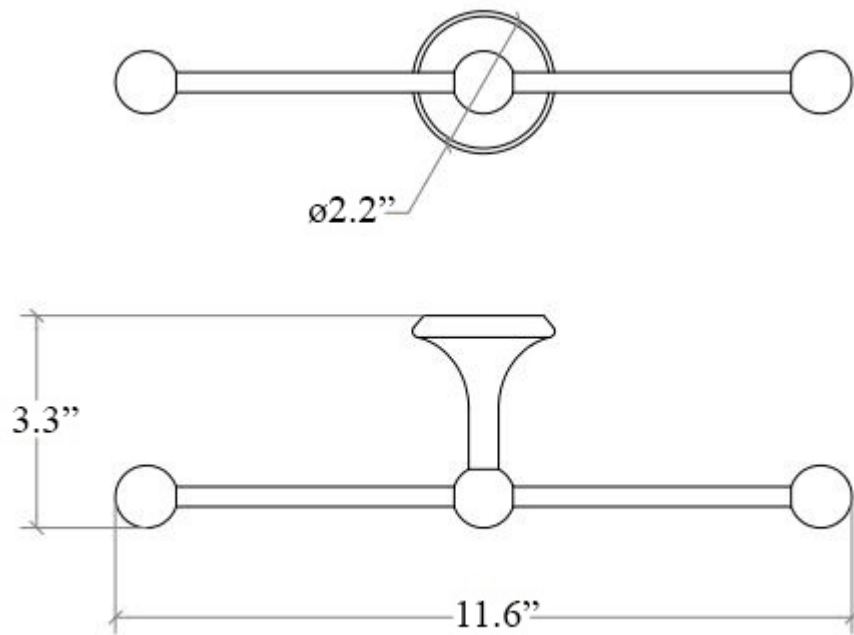

Venessia 52909

Features

- Double Toilet Paper Holder
- Polished Chrome Finish
- Solid Brass Base
- Premium Metal Construction for Durability and Reliability
- Screw Installation or Easy Glue (Self-Adhesive) Installation (No Drilling Required)
- Installation Hardware Included
- Designer Collection
- Italian Design

SKU# | Option:

- Venessia 52909 | Polished Chrome

Finishes:

* WS Bath Collections reserves the right to revise dimensions or information on this sheet without notice

Collection Venessia	Model Venessia 52909	Dimensions Metric <i>1 inch = 2.54 cm</i> <i>1 inch = 25.4 mm</i>	 1051 Lea Drive - Collegeville, PA 19426 Tel. 215 513 9400 - Fax 610 831 0215 www.ws bathcollections.com - info@ws bathcollections.com
-------------------------------	----------------------------------	--	---

Product Specs Sheets

Collection
Venessia

Model |
Venessia 52909

Dimensions Metric

1 inch = 2.54 cm
1 inch = 25.4 mm

WS[®]
BATH
COLLECTIONS

1051 Lea Drive - Collegeville, PA 19426
Tel. 215 513 9400 - Fax 610 831 0215