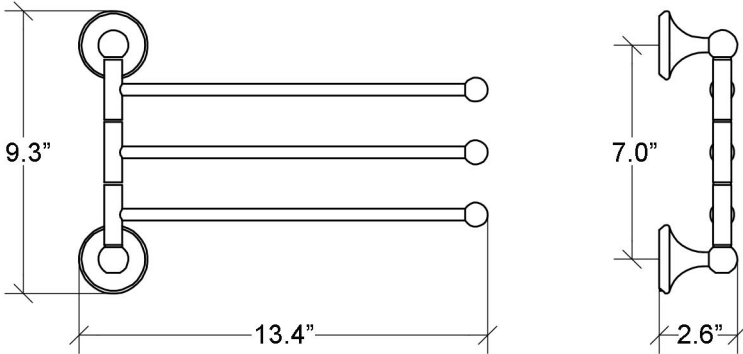

Venessia 52920

Features

- Flexible Towel Bar
- Available in 3 Finishes: Polished Chrome, Polished Gold, and Polished Bronze
- Solid Brass Base
- Premium Metal Construction for Durability and Reliability
- Wall Mounted (Screw-In) Installation
- Installation Hardware Included
- Designer Collection
- Made in Italy

SKU# | Option:

- Venessia 52920.29 | Polished Chrome
- Venessia 52920.30 | Polished Gold
- Venessia 52920.35 | Polished Bronze

Finishes:

-  Polished Chrome
-  Polished Gold
-  Polished Bronze

* WS Bath Collections reserves the right to revise dimensions or information on this sheet without notice

Collection Venessia	Model Venessia 52920	Dimensions Metric <i>1 inch = 2.54 cm</i> <i>1 inch = 25.4 mm</i>	 1051 Lea Drive - Collegeville, PA 19426 Tel. 215 513 9400 - Fax 610 831 0215 www.ws bathcollections.com - info@ws bathcollections.com
-------------------------------	----------------------------------	--	---

Venessia 529

* WS Bath Collections reserves the right to revise dimensions or information on this sheet without notice

Collection Venessia	Model Venessia 52920	Dimensions Metric <i>1 inch = 2.54 cm</i> <i>1 inch = 25.4 mm</i>	 1051 Lea Drive - Collegeville, PA 19426 Tel. 215 513 9400 - Fax 610 831 0215 www.ws bathcollections.com - info@ws bathcollections.com
---------------------------------	----------------------------------	--	---