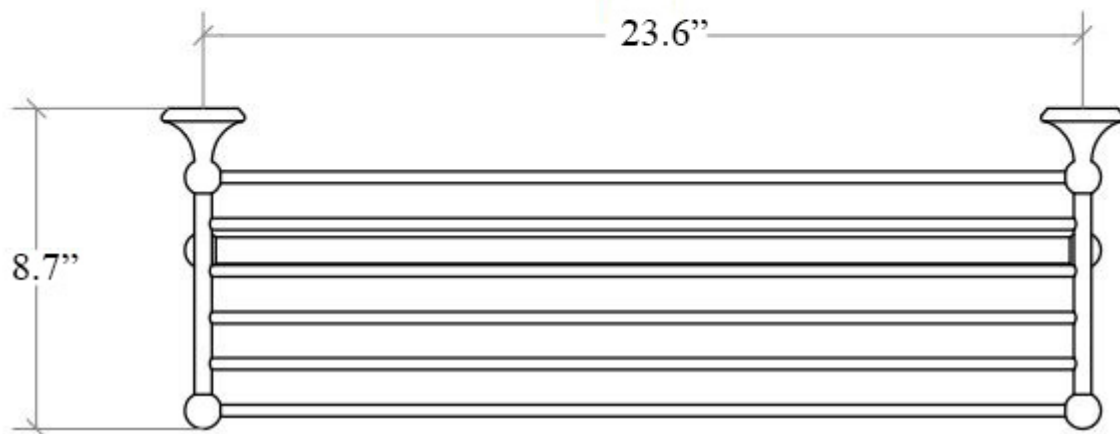

Features

- Towel Rack with Towel Rail
- Classic Design
- Available in 3 Finishes: Polished Chrome, Gold, and Bronze
- Solid Brass Base
- Wall Mounted (Screw-In) Installation
- Made in Italy

Venessia 52926

SKU# | Option:

- Venessia 52926.29 | Polished Chrome
- Venessia 52926.30 | Gold
- Venessia 52926.35 | Bronze

Finishes

-  Polished Chrome
-  Gold
-  Bronze

<p>Collection Venessia</p>	<p>Model Venessia 52926</p>	<p>Dimensions Metric <i>1 inch = 2.54 cm</i> <i>1 inch = 25.4 mm</i></p>	 <p>1051 Lea Drive - Collegeville, PA 19426 Tel. 215 513 9400 - Fax 610 831 0215 www.ws bathcollections.com - info@ws bathcollectins.com</p>
---------------------------------------	--	--	---

Collection
Venessia

Model |
Venessia 52926

Dimensions Metric

1 inch = 2.54 cm
1 inch = 25.4 mm

WS[®]
BATH
COLLECTIONS

1051 Lea Drive - Collegeville, PA 19426
Tel. 215 513 9400 - Fax 610 831 0215

www.ws bathcollections.com - info@ws bathcollections.com