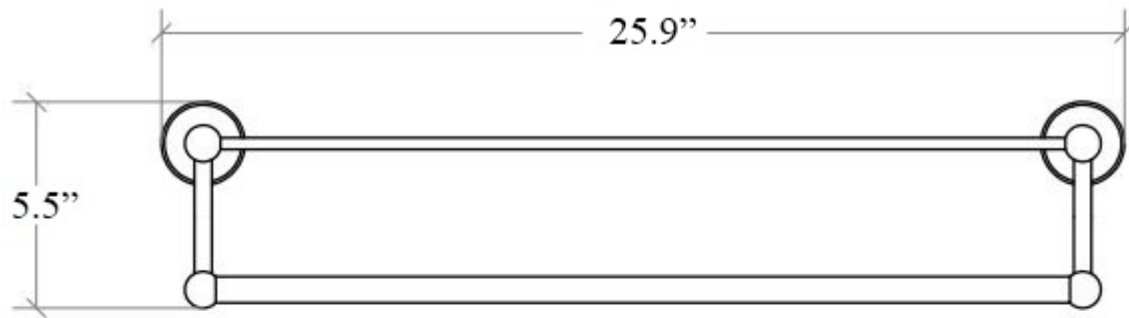

Features

- Towel Rack with Towel Rail
- Classic Design
- Available in 3 Finishes: Polished Chrome, Gold, and Bronze
- Solid Brass Base
- Wall Mounted (Screw-In) Installation
- Made in Italy

Venessia 52926

SKU# | Option:

- Venessia 52926.29 | Polished Chrome
- Venessia 52926.30 | Gold
- Venessia 52926.35 | Bronze

Finishes

-  Polished Chrome
-  Gold
-  Bronze

<p>Collection Venessia</p>	<p>Model Venessia 52926</p>	<p>Dimensions Metric <i>1 inch = 2.54 cm</i> <i>1 inch = 25.4 mm</i></p>	 <p>1051 Lea Drive - Collegeville, PA 19426 Tel. 215 513 9400 - Fax 610 831 0215 www.ws bathcollections.com - info@ws bathcollectins.com</p>
---------------------------------------	--	--	---

Collection
Venessia

Model |
Venessia 52926

Dimensions Metric

1 inch = 2.54 cm
1 inch = 25.4 mm

WS[®]
BATH
COLLECTIONS

1051 Lea Drive - Collegeville, PA 19426
Tel. 215 513 9400 - Fax 610 831 0215

www.ws bathcollections.com - info@ws bathcollections.com