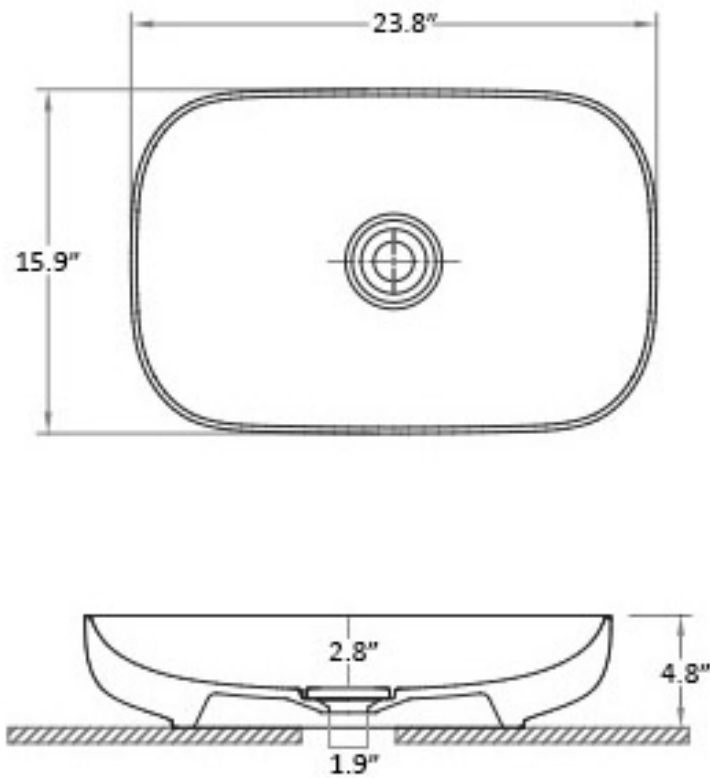

### Codes & Standards:

- ASME A112.19.2/CSA B45.1 Certified

\* WS Bath Collections reserves the right to revise dimensions or information on this sheet without notice

<b>Collection  </b> Vision	<b>Model  </b> Vision 6260	Dimensions Metric <i>1 inch = 2.54 cm</i> <i>1 inch = 25.4 mm</i>	 1051 Lea Drive - Collegeville, PA 19426 Tel. 215 513 9400 - Fax 610 831 0215 <a href="http://www.ws bathcollections.com">www.ws bathcollections.com</a> - <a href="mailto:info@ws bathcollections.com">info@ws bathcollections.com</a>
-------------------------------	-------------------------------	---	---

Collection  
Vision

Model |  
Vision 6260

Dimensions Metric  
*1 inch = 2.54 cm*  
*1 inch = 25.4 mm*

**WS**<sup>®</sup>  
BATH  
COLLECTIONS

1051 Lea Drive - Collegeville, PA 19426  
Tel. 215 513 9400 - Fax 610 831 0215  
[www.ws bathcollections.com](http://www.ws bathcollections.com) - [info@ws bathcollections.com](mailto:info@ws bathcollections.com)