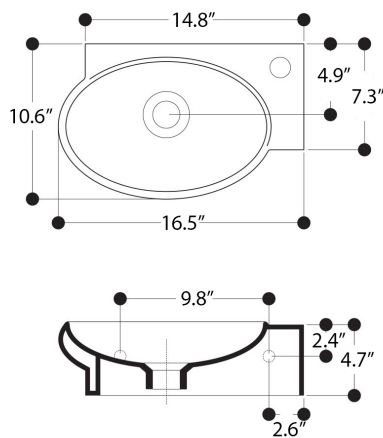

CODICE/CODE: WS06001F

CODICE/CODE: WSB6001F con foro troppo pieno *with over flow*

MISURE/SIZE: 42x27 H12,5 CM

PESO/WEIGHT: 6,4 KG

N.B.: Le misure indicate possono subire una variazione dello 0,8 % circa, dovuta ad usura stampi o a piccole variazioni delle caratteristiche tecniche relative alle materie prime che compongono l' impasto.

N.B.: Indicated size could have a variation of about 0,8 % due to the usure of the moulds or the small variations of the raw materials' technical characteristics used in the mixture.

Collection
Whitestone

Model |
Zetta

Dimensions Metric

1 inch = 2.54 cm
1 inch = 25.4 mm

WS[®]
BATH
COLLECTIONS

1051 Lea Drive - Collegeville, PA 19426
Tel. 215 513 9400 - Fax 610 831 0215
www.ws bathcollections.com - info@ws bathcollections.com

MOUNTING HARDWARE

Wall-mount installation

Bolts

Vessel/ countertop installation

Silicone (*optional*)

Collection
Whitestone

Model |
Zetta

Dimensions Metric
1 inch = 2.54 cm
1 inch = 25.4 mm