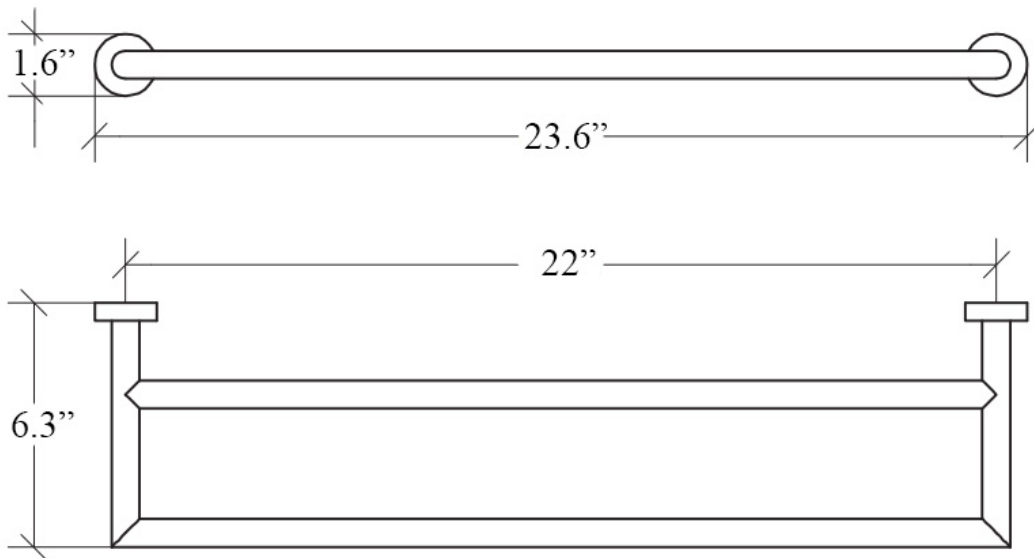

### Finishes:

 Polished Chrome

 Matte Black

**Collection**  
Baketo

**Model |**  
Baketo 5214

Dimensions Metric

*1 inch = 2.54 cm*

*1 inch = 25.4 mm*

Collection  
Baketo

Model |  
Baketo 5214

Dimensions Metric

1 inch = 2.54 cm  
1 inch = 25.4 mm

**WS**<sup>®</sup>  
BATH  
COLLECTIONS

1051 Lea Drive - Collegeville, PA 19426  
Tel. 215 513 9400 - Fax 610 831 0215  
[www.ws bathcollections.com](http://www.ws bathcollections.com) - [info@ws bathcollections.com](mailto:info@ws bathcollections.com)