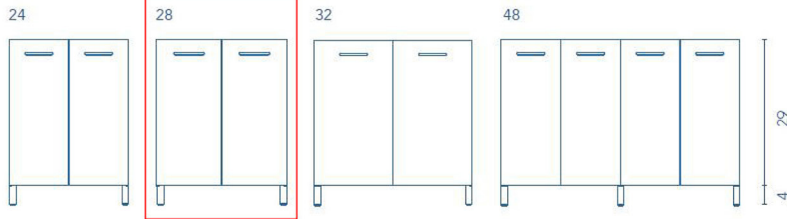

Product Specs Sheets

LOGIC

UNITS

Depth 18