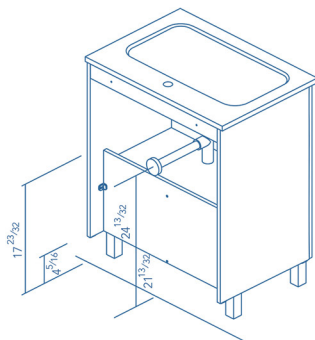

SIPHON PLACEMENT

Finishes

SANDY GREY

ESSENCE WENGE

WHITE

ANTHRACITE

Collection
Logic

Model |
Logic 70

Dimensions Metric

1 inch = 2.54 cm
1 inch = 25.4 mm

WS®
BATH
COLLECTIONS

1051 Lea Drive - Collegeville, PA 19426
Tel. 215 513 9400 - Fax 610 831 0215

www.ws bathcollections.com - info@ws bathcollectins.com