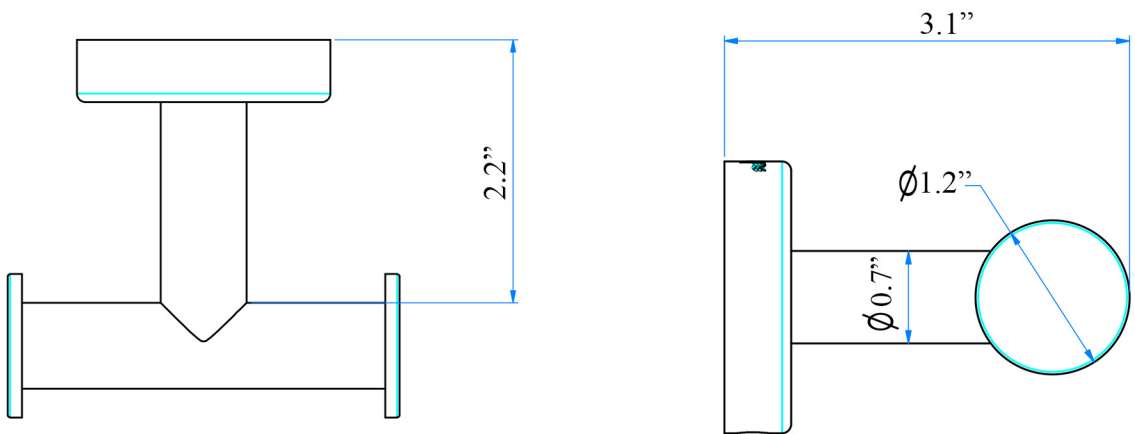

**Features**

- Double Bathroom Hook
- Available in 2 Finishes: Brushed Stainless Steel and Polished Stainless Steel
- Made in Italy

**Styl A6020B**

**SKU# | Option:**

- Styl A6020B AL | Polished Stainless Steel
- Styl A6020B NS | Brushed Stainless Steel

**Finishes**

-  Polished Stainless Steel
-  Brushed Stainless Steel

<p><b>Collection</b> Styl</p>	<p><b>Model  </b> Styl A6020B</p>	<p>Dimensions Metric <i>1 inch = 2.54 cm</i> <i>1 inch = 25.4 mm</i></p>	 <p>1051 Lea Drive - Collegeville, PA 19426 Tel. 215 513 9400 - Fax 610 831 0215 <a href="http://www.ws bathcollections.com">www.ws bathcollections.com</a> - <a href="mailto:info@ws bathcollectins.com">info@ws bathcollectins.com</a></p>
-----------------------------------	---------------------------------------	--	---

# Product Specs Sheets

**Collection**  
Styl

**Model** |  
Styl A6020B

Dimensions Metric  
 1 inch = 2.54 cm  
 1 inch = 25.4 mm

**WS**®  
**BATH**  
**COLLECTIONS**

1051 Lea Drive - Collegeville, PA 19426  
 Tel. 215 513 9400 - Fax 610 831 0215  
[www.ws bathcollections.com](http://www.ws bathcollections.com) - [info@ws bathcollectins.com](mailto:info@ws bathcollectins.com)