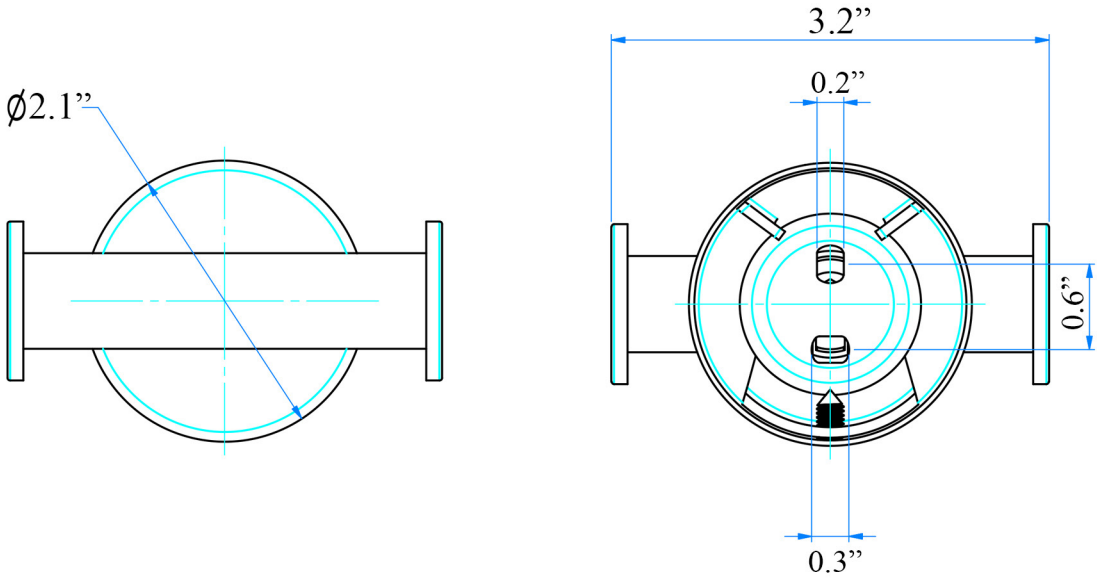

**Features**

- Double Bathroom Hook
- Available in 2 Finishes: Brushed Stainless Steel and Polished Stainless Steel
- Made in Italy

**Styl A6020B**

**SKU# | Option:**

- Styl A6020B AL | Polished Stainless Steel
- Styl A6020B NS | Brushed Stainless Steel

**Finishes**

-  Polished Stainless Steel
-  Brushed Stainless Steel

<p><b>Collection</b> Styl</p>	<p><b>Model  </b> Styl A6020B</p>	<p>Dimensions Metric <i>1 inch = 2.54 cm</i> <i>1 inch = 25.4 mm</i></p>	 <p>1051 Lea Drive - Collegeville, PA 19426 Tel. 215 513 9400 - Fax 610 831 0215 <a href="http://www.ws bathcollections.com">www.ws bathcollections.com</a> - <a href="mailto:info@ws bathcollectins.com">info@ws bathcollectins.com</a></p>
-----------------------------------	---------------------------------------	--	---

# Product Specs Sheets

**Collection**  
Styl

**Model** |  
Styl A6020B

Dimensions Metric  
 1 inch = 2.54 cm  
 1 inch = 25.4 mm

**WS**®  
**BATH**  
**COLLECTIONS**

1051 Lea Drive - Collegeville, PA 19426  
 Tel. 215 513 9400 - Fax 610 831 0215  
[www.ws bathcollections.com](http://www.ws bathcollections.com) - [info@ws bathcollectins.com](mailto:info@ws bathcollectins.com)