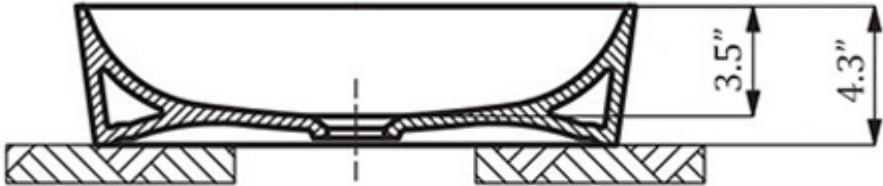

**Features**

- Bathroom Sink
- Ceramic White Finish
- Countertop (Vessel) Installation
- Thin 5 mm Edge
- Without Faucet Hole
- Without Overflow
- Made in Europe

**Ultra UL 145**

**Finishes**

 Ceramic White

<p><b>Collection</b> Ultra</p>	<p><b>Model  </b> Ultra UL 145</p>	<p>Dimensions Metric  <i>1 inch = 2.54 cm</i>  <i>1 inch = 25.4 mm</i></p>	 <p>1051 Lea Drive - Collegeville, PA 19426          Tel. 215 513 9400 - Fax 610 831 0215  <a href="http://www.ws bathcollections.com">www.ws bathcollections.com</a> - <a href="mailto:info@ws bathcollectins.com">info@ws bathcollectins.com</a></p>
------------------------------------	--	--	---

# Product Specs Sheets

**Collection**  
Ultra

**Model** |  
Ultra UL 145

Dimensions Metric  
 1 inch = 2.54 cm  
 1 inch = 25.4 mm

1051 Lea Drive - Collegeville, PA 19426  
 Tel. 215 513 9400 - Fax 610 831 0215  
[www.ws bathcollections.com](http://www.ws bathcollections.com) - [info@ws bathcollectins.com](mailto:info@ws bathcollectins.com)