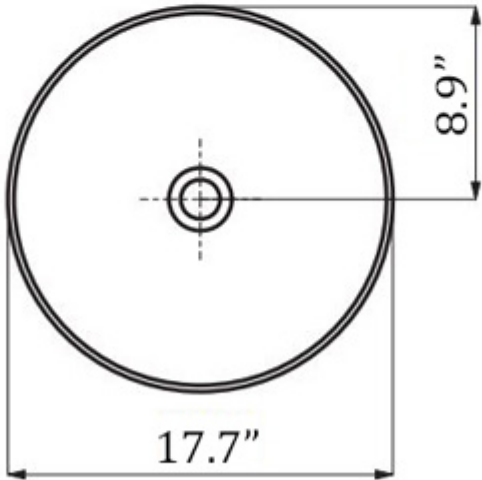

**Features**

- Bathroom Sink
- Ceramic White Finish
- Countertop (Vessel) Installation
- Thin 5 mm Edge
- Without Faucet Hole
- Without Overflow
- Made in Europe

**Ultra UL 145**

**Finishes**

 Ceramic White

<p><b>Collection</b> Ultra</p>	<p><b>Model  </b> Ultra UL 145</p>	<p>Dimensions Metric  <i>1 inch = 2.54 cm</i>  <i>1 inch = 25.4 mm</i></p>	 <p>1051 Lea Drive - Collegeville, PA 19426          Tel. 215 513 9400 - Fax 610 831 0215  <a href="http://www.ws bathcollections.com">www.ws bathcollections.com</a> - <a href="mailto:info@ws bathcollectins.com">info@ws bathcollectins.com</a></p>
------------------------------------	--	--	---

# Product Specs Sheets

**Collection**  
Ultra

**Model** |  
Ultra UL 145

Dimensions Metric  
 1 inch = 2.54 cm  
 1 inch = 25.4 mm

1051 Lea Drive - Collegeville, PA 19426  
 Tel. 215 513 9400 - Fax 610 831 0215  
[www.ws bathcollections.com](http://www.ws bathcollections.com) - [info@ws bathcollectins.com](mailto:info@ws bathcollectins.com)