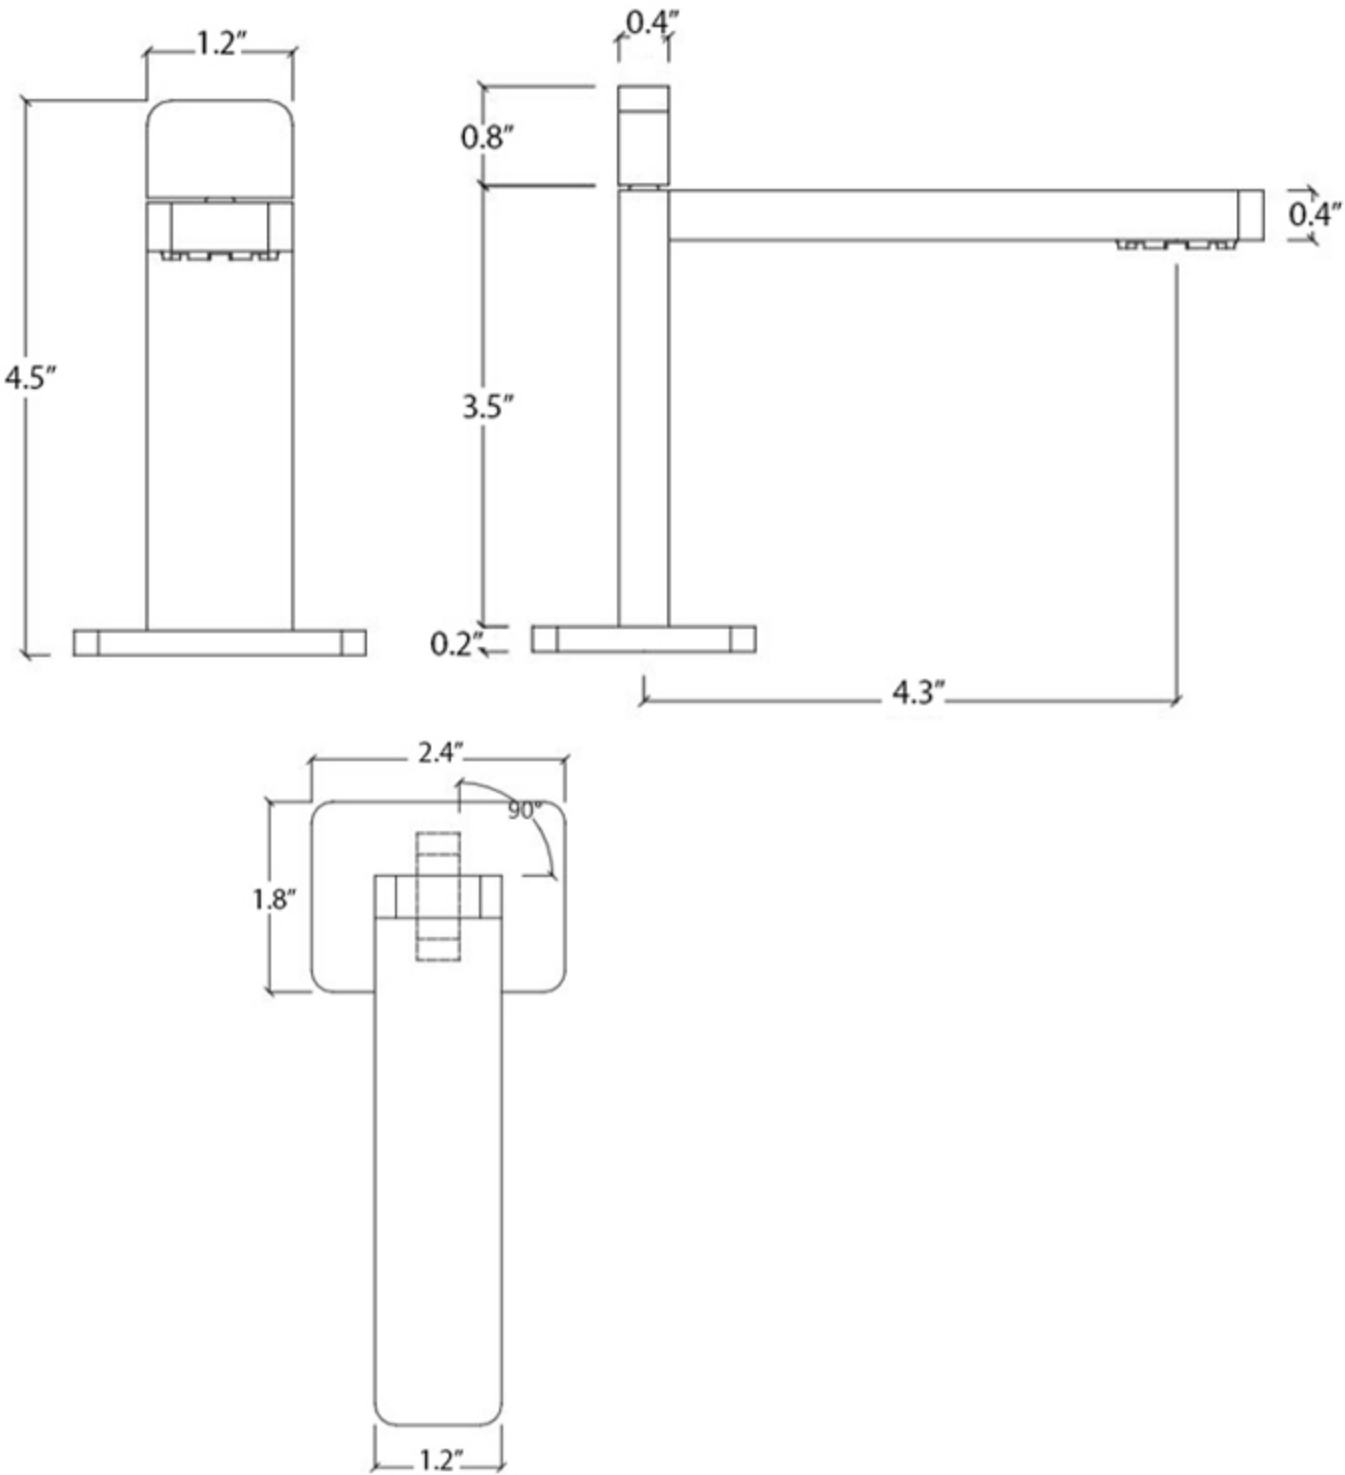

Features

- Modern Deck-Mounted Bathroom Faucet
- Single handle lever controls water flow and temperature
- Polished Chrome Finish
- Made of Lead-Free Solid Brass
- Requires Single-Hole Installation
- Includes Ceramic Disc Cartridge
- Flow Rate: 1.5 GPM
- Spout Reach: 4.3"

ITap T6.10.1A

Finishes

Polished Chrome

Collection Itap	Model ITap T6.10.1A	Dimensions Metric <i>1 inch = 2.54 cm</i> <i>1 inch = 25.4 mm</i>	 1051 Lea Drive - Collegeville, PA 19426 Tel. 215 513 9400 - Fax 610 831 0215 www.ws bathcollections.com - info@ws bathcollectins.com
---------------------------	---------------------------------	--	---

Product Specs Sheets

Collection
Itap

Model |
ITap T6.10.1A

Dimensions Metric
1 inch = 2.54 cm
1 inch = 25.4 mm

WS®
BATH
COLLECTIONS

1051 Lea Drive - Collegeville, PA 19426
Tel. 215 513 9400 - Fax 610 831 0215
www.ws bathcollections.com - info@ws bathcollectins.com

On color finishings, do not use products containing alcohol, acetone and other solvents.

Collection
Itap

Model |
ITap T6.10.1A

Dimensions Metric

1 inch = 2.54 cm
1 inch = 25.4 mm

WS®
BATH
COLLECTIONS

1051 Lea Drive - Collegeville, PA 19426
Tel. 215 513 9400 - Fax 610 831 0215