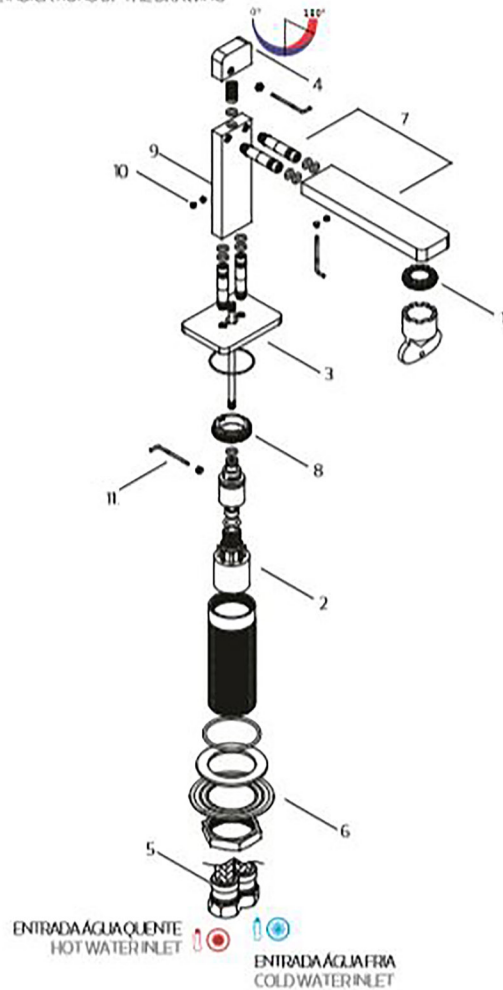

Features

- Modern Deck-Mounted Bathroom Faucet
- Single handle lever controls water flow and temperature
- Polished Chrome Finish
- Made of Lead-Free Solid Brass
- Requires Single-Hole Installation
- Includes Ceramic Disc Cartridge
- Flow Rate: 1.5 GPM
- Spout Reach: 4.3"

Product Specs Sheets

Collection
Itap

Model |
ITap T6.10.1A

Dimensions Metric
1 inch = 2.54 cm
1 inch = 25.4 mm

WS®
BATH
COLLECTIONS

1051 Lea Drive - Collegeville, PA 19426
Tel. 215 513 9400 - Fax 610 831 0215
www.ws bathcollections.com - info@ws bathcollectins.com

Product Specs Sheets

ASSEMBLY INSTRUCTIONS

FOR ASSEMBLY FOLLOW THE INDICATIONS OF THE DRAWING

TECHNICAL DATA

Nº	REFERENCE	DESCRIPTION
01	AR6.18 - M18	AERATOR
02	—	PROGRESSIVE CARTRIDGE
03	ES6.60B - 60X45MM	DECK MOUNTED PLATE
04	MA6.30 - 30MM	HANDLE
05	—	FLEXIBLE LINK
06	—	FIXING SET
07	—	SPOUT SET
08	—	RETAINING NUT
09	—	MIXER BODY
10	—	UMBRAK SCREW
11	—	UMBRAK KEY

On color finishings, do not use products containing alcohol, acetone and other solvents.

Collection
Itap

Model |
ITap T6.10.1A

Dimensions Metric

1 inch = 2.54 cm
1 inch = 25.4 mm

WS®
BATH
COLLECTIONS

1051 Lea Drive - Collegeville, PA 19426
Tel. 215 513 9400 - Fax 610 831 0215