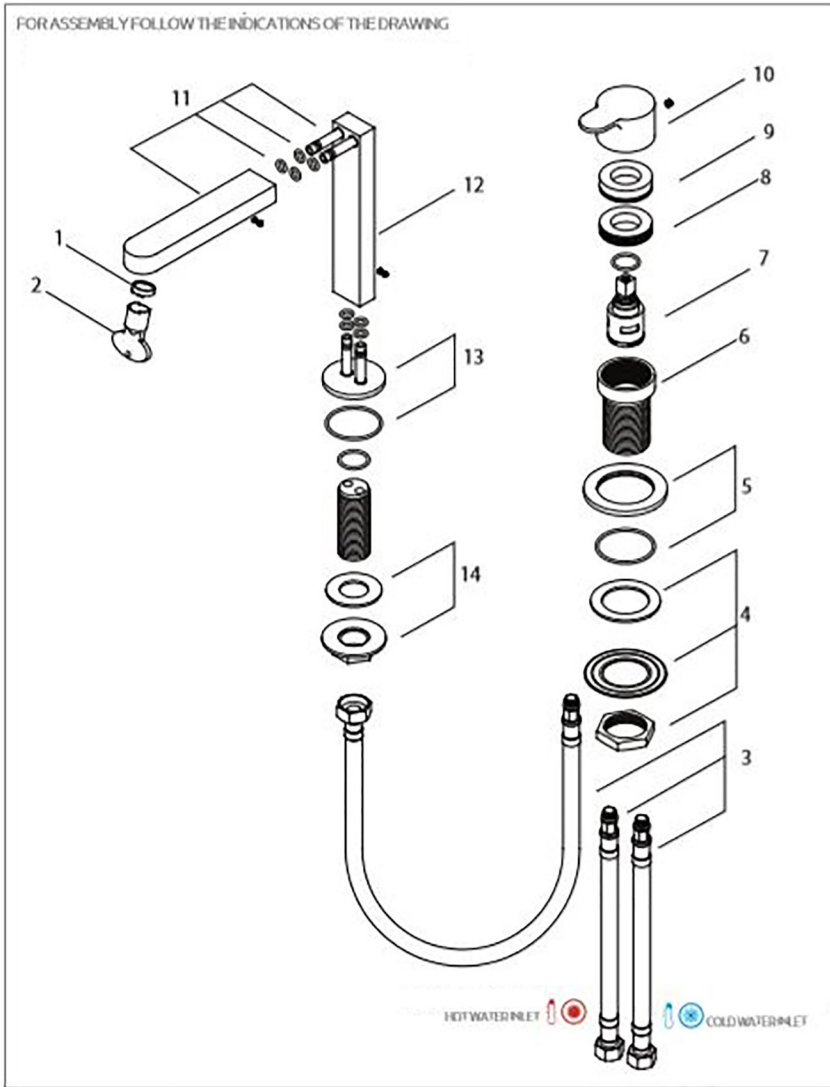

Features

- Modern Deck-Mounted Bathroom Faucet with 1-Handle
- Single handle lever controls water flow and temperature
- Polished Chrome Finish
- Made of Lead-Free Solid Brass
- Requires 2-Hole Installation
- Includes Ceramic Disc Cartridge
- Flow Rate: 1.5 GPM
- Spout Reach: 5.2"

Product Specs Sheets

Collection
Clip

Model |
Clip T9.12

Dimensions Metric

1 inch = 2.54 cm

1 inch = 25.4 mm

WS®
BATH
COLLECTIONS

1051 Lea Drive - Collegeville, PA 19426
Tel. 215 513 9400 - Fax 610 831 0215

www.ws bathcollections.com - info@ws bathcollectins.com

Product Specs Sheets

ASSEMBLY INSTRUCTIONS

TECHNICAL DATA

Nº	REFERENCE	DESCRIPTION
01	AR9.18	AERATOR
02	—	KEY AERATOR
03	—	CONNECTION FLEXIBLE
04	—	FIXING KIT
05	ES9.45B	PLATE
06	—	TAP BODY
07	CR9.25L	CARTRIDGE
08	—	LOCKNUT
09	—	CARTRIDGE CONCEALER
10	MA9.41B	HANDLE
11	—	SPOUT
12	—	BODY SPOUT
13	ES9.45BB	SPOUT PLATE
14	—	SPOUT FIXING KIT

On color finishings, do not use products containing alcohol, acetone and other solvents.

Collection
Clip

Model |
Clip T9.12

Dimensions Metric

1 inch = 2.54 cm
1 inch = 25.4 mm

WS[®]
BATH
COLLECTIONS

1051 Lea Drive - Collegeville, PA 19426
Tel. 215 513 9400 - Fax 610 831 0215