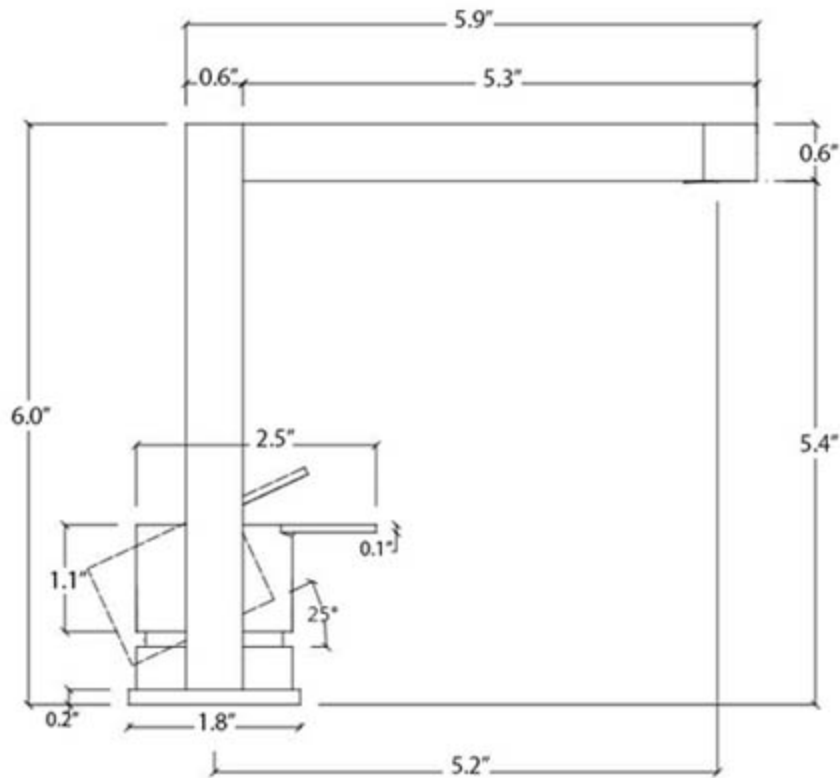

Features

- Modern Deck-Mounted Bathroom Faucet with 1-Handle
- Single handle lever controls water flow and temperature
- Polished Chrome Finish
- Made of Lead-Free Solid Brass
- Requires 2-Hole Installation
- Includes Ceramic Disc Cartridge
- Flow Rate: 1.5 GPM
- Spout Reach: 5.2"

Clip T9.12

SKU# | Option:

Finishes

Polished Chrome

Collection Clip	Model Clip T9.12	Dimensions Metric <i>1 inch = 2.54 cm</i> <i>1 inch = 25.4 mm</i>	 1051 Lea Drive - Collegeville, PA 19426 Tel. 215 513 9400 - Fax 610 831 0215 www.ws bathcollections.com - info@ws bathcollectins.com
---------------------------	------------------------------	---	---

Product Specs Sheets

Collection
Clip

Model |
Clip T9.12

Dimensions Metric

1 inch = 2.54 cm

1 inch = 25.4 mm

WS®
BATH
COLLECTIONS

1051 Lea Drive - Collegeville, PA 19426
Tel. 215 513 9400 - Fax 610 831 0215

On color finishings, do not use products containing alcohol, acetone and other solvents.

Collection
Clip

Model |
Clip T9.12

Dimensions Metric

1 inch = 2.54 cm
1 inch = 25.4 mm

WS[®]
BATH
COLLECTIONS

1051 Lea Drive - Collegeville, PA 19426
Tel. 215 513 9400 - Fax 610 831 0215