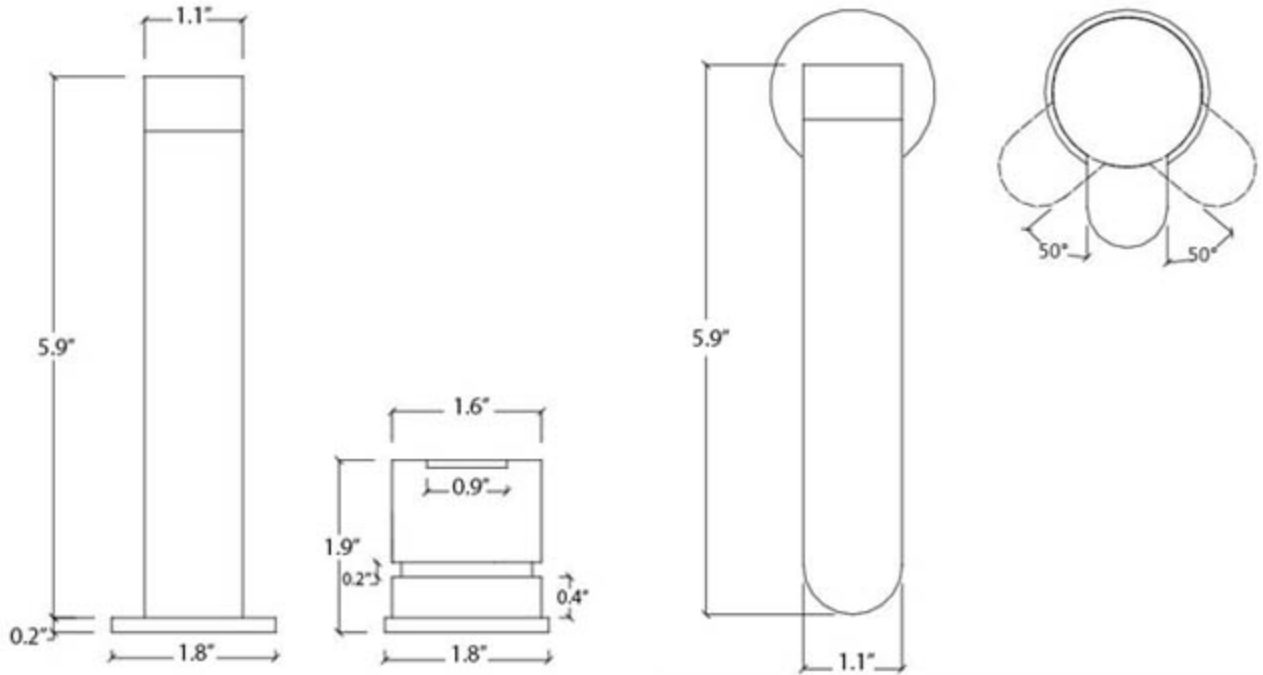

Features

- Modern Deck-Mounted Bathroom Faucet with 1-Handle
- Single handle lever controls water flow and temperature
- Polished Chrome Finish
- Made of Lead-Free Solid Brass
- Requires 2-Hole Installation
- Includes Ceramic Disc Cartridge
- Flow Rate: 1.5 GPM
- Spout Reach: 5.2"

Clip T9.12

SKU# | Option:

Finishes

Polished Chrome

Collection Clip	Model Clip T9.12	Dimensions Metric <i>1 inch = 2.54 cm</i> <i>1 inch = 25.4 mm</i>	 1051 Lea Drive - Collegeville, PA 19426 Tel. 215 513 9400 - Fax 610 831 0215 www.ws bathcollections.com - info@ws bathcollectins.com
---------------------------	------------------------------	---	---

Product Specs Sheets

Collection
Clip

Model |
Clip T9.12

Dimensions Metric

1 inch = 2.54 cm

1 inch = 25.4 mm

WS®
BATH
COLLECTIONS

1051 Lea Drive - Collegeville, PA 19426
Tel. 215 513 9400 - Fax 610 831 0215

On color finishings, do not use products containing alcohol, acetone and other solvents.

Collection
Clip

Model |
Clip T9.12

Dimensions Metric

1 inch = 2.54 cm
1 inch = 25.4 mm

WS[®]
BATH
COLLECTIONS

1051 Lea Drive - Collegeville, PA 19426
Tel. 215 513 9400 - Fax 610 831 0215