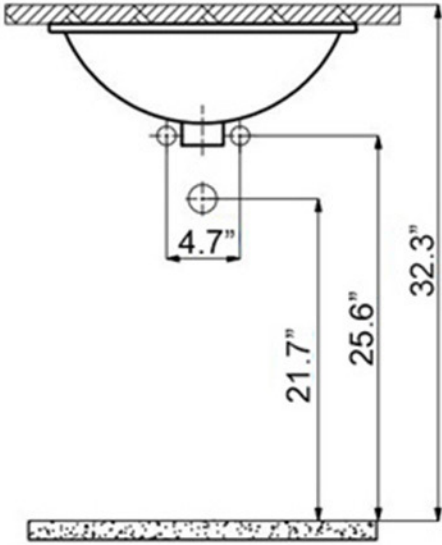

<p>Collection Under</p>	<p>Model Under TP 211</p>	<p>Dimensions Metric <i>1 inch = 2.54 cm</i> <i>1 inch = 25.4 mm</i></p>	 <p>1051 Lea Drive - Collegeville, PA 19426 Tel. 215 513 9400 - Fax 610 831 0215 www.ws bathcollections.com - info@ws bathcollectins.com</p>
------------------------------------	--	--	---

Product Specs Sheets

Collection
Under

Model |
Under TP 211

Dimensions Metric
 1 inch = 2.54 cm
 1 inch = 25.4 mm

1051 Lea Drive - Collegeville, PA 19426
 Tel. 215 513 9400 - Fax 610 831 0215
www.ws bathcollections.com - info@ws bathcollectins.com

Dimensions Metric
1 inch = 2.54 cm
1 inch = 25.4 mm

WS®
BATH
COLLECTIONS
1051 Lea Drive - Collegeville, PA 19426

Tel. 215 513 9400 - Fax 610 831 0215
www.ws bathcollections.com - info@ws bathcollections.com