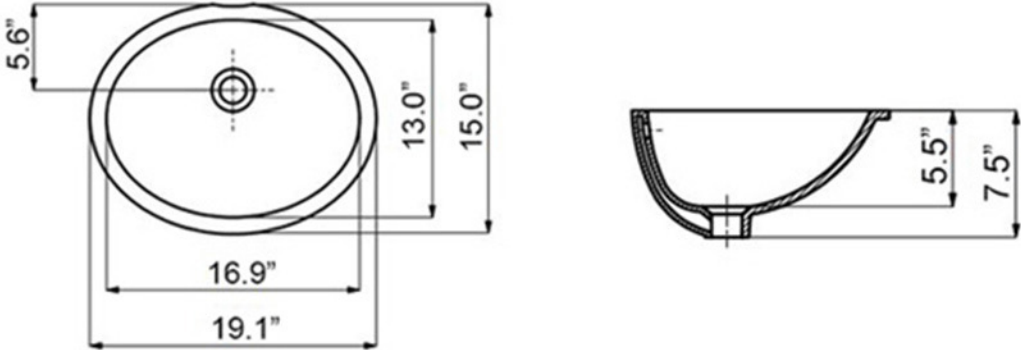

<p>Collection Under</p>	<p>Model Under TP 211</p>	<p>Dimensions Metric <i>1 inch = 2.54 cm</i> <i>1 inch = 25.4 mm</i></p>	 <p>1051 Lea Drive - Collegeville, PA 19426 Tel. 215 513 9400 - Fax 610 831 0215 www.ws bathcollections.com - info@ws bathcollectins.com</p>
------------------------------------	--	--	---

Product Specs Sheets

Collection
Under

Model |
Under TP 211

Dimensions Metric
 1 inch = 2.54 cm
 1 inch = 25.4 mm

1051 Lea Drive - Collegeville, PA 19426
 Tel. 215 513 9400 - Fax 610 831 0215
www.ws bathcollections.com - info@ws bathcollectins.com

Dimensions Metric
1 inch = 2.54 cm
1 inch = 25.4 mm

WS®
BATH
COLLECTIONS
1051 Lea Drive - Collegeville, PA 19426

Tel. 215 513 9400 - Fax 610 831 0215
www.ws bathcollections.com - info@ws bathcollections.com