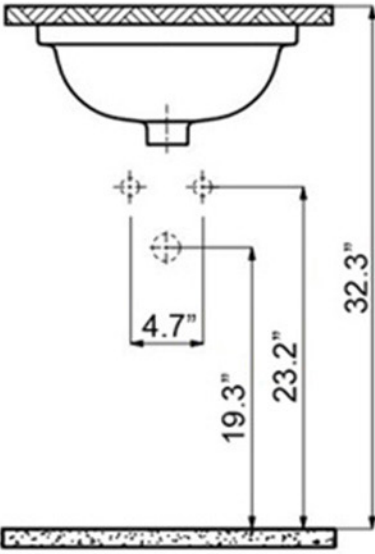

<p>Collection Under</p>	<p>Model Under SO 037</p>	<p>Dimensions Metric <i>1 inch = 2.54 cm</i> <i>1 inch = 25.4 mm</i></p>	 <p>1051 Lea Drive - Collegeville, PA 19426 Tel. 215 513 9400 - Fax 610 831 0215 www.ws bathcollections.com - info@ws bathcollectins.com</p>
------------------------------------	--	--	---

Product Specs Sheets

Collection
Under

Model |
Under SO 037

Dimensions Metric
 1 inch = 2.54 cm
 1 inch = 25.4 mm

1051 Lea Drive - Collegeville, PA 19426
 Tel. 215 513 9400 - Fax 610 831 0215
www.ws bathcollections.com - info@ws bathcollectins.com

Dimensions Metric
1 inch = 2.54 cm
1 inch = 25.4 mm

WS®
BATH
COLLECTIONS
1051 Lea Drive - Collegeville, PA 19426

Tel. 215 513 9400 - Fax 610 831 0215
www.ws bathcollections.com - info@ws bathcollections.com