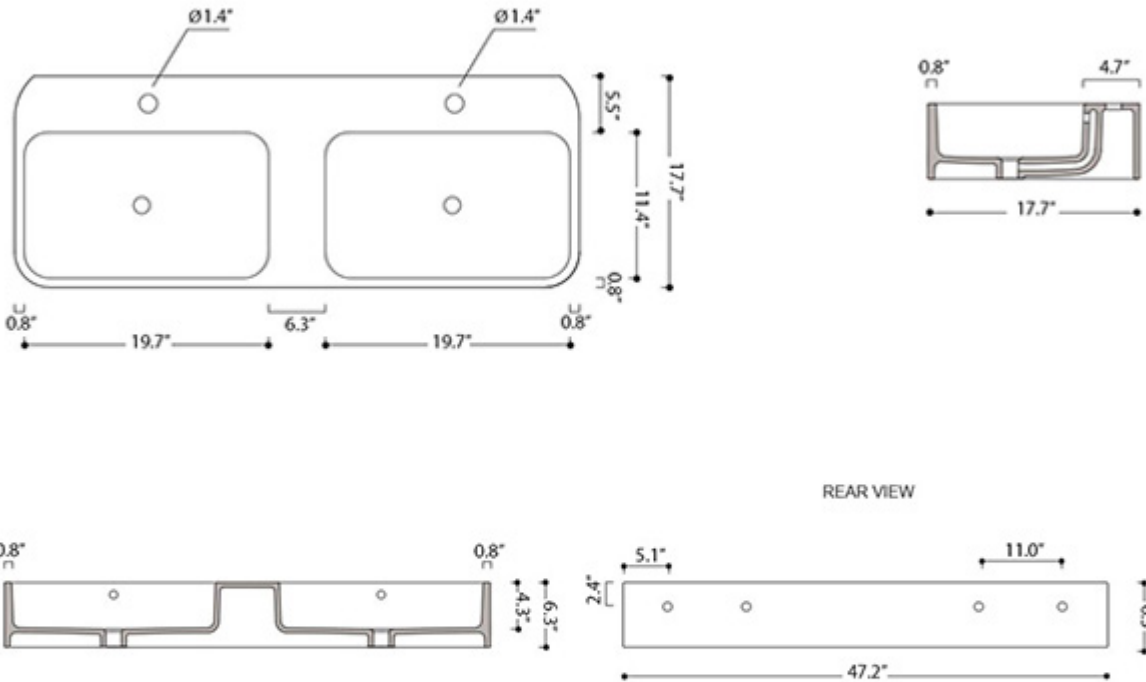

### Codes & Standards:

- ADA Compliant

\* WS Bath Collections reserves the right to revise dimensions or information on this sheet without notice

**Collection |**  
Cosa

**Model |**  
Cosa 120 - 86500

Dimensions Metric

*1 inch = 2.54 cm*

*1 inch = 25.4 mm*

1051 Lea Drive - Collegeville, PA 19426  
Tel. 215 513 9400 - Fax 610 831 0215

[www.ws bathcollections.com](http://www.ws bathcollections.com) - [info@ws bathcollections.com](mailto:info@ws bathcollections.com)

**Collection**  
Cosa

**Model** |  
Cosa 120 - 86500

Dimensions Metric  
1 inch = 2.54 cm  
1 inch = 25.4 mm

1051 Lea Drive - Collegeville, PA 19426  
Tel. 215 513 9400 - Fax 610 831 0215  
[www.ws bathcollections.com](http://www.ws bathcollections.com) - [info@ws bathcollections.com](mailto:info@ws bathcollections.com)