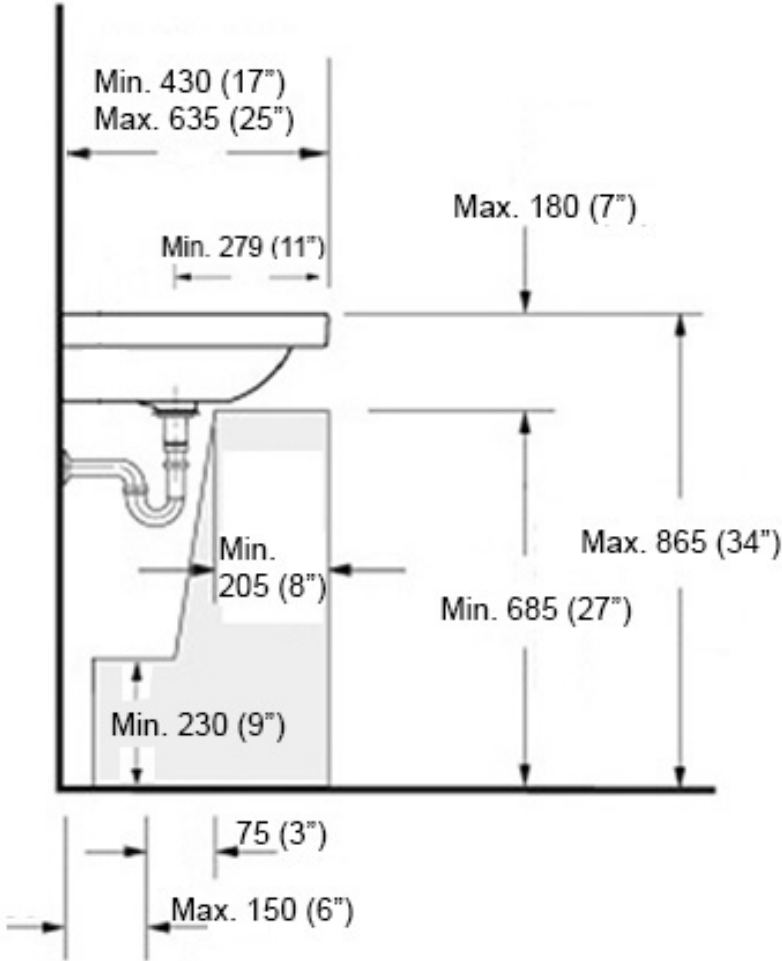

Recommended ADA Installation

Note: ADA Compliant when installed in accordance with ADA guidelines

Collection Cosa	Model | Cosa 120 - 86500	Dimensions Metric <i>1 inch = 2.54 cm</i> <i>1 inch = 25.4 mm</i>	1051 Lea Drive - Collegeville, PA 19426 Tel. 215 513 9400 - Fax 610 831 0215 www.ws bathcollections.com - info@ws bathcollections.com