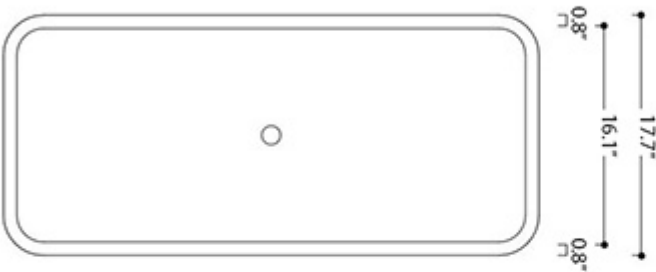

“nn” refers to the number of faucets holes

Finishes

-  Glossy White
-  Matte White
-  Matte Black

*WS Bath Collections reserves the right to revise dimensions or information on this sheet without notice

Collection Cosa	Model Cosa 100 - 86410	Dimensions Metric <i>1 inch = 2.54 cm</i> <i>1 inch = 25.4 mm</i>	 1051 Lea Drive - Collegeville, PA 19426 Tel. 215 513 9400 - Fax 610 831 0215 www.ws bathcollections.com - info@ws bathcollectins.com
---------------------------	------------------------------------	--	---

Product Specs Sheets

Collection
Cosa

Model |
Cosa 100C - 86410

Dimensions Metric
 1 inch = 2.54 cm
 1 inch = 25.4 mm

1051 Lea Drive - Collegeville, PA 19426
 Tel. 215 513 9400 - Fax 610 831 0215
www.ws bathcollections.com - info@ws bathcollectins.com

MOUNTING HARDWARE

Vessel/ countertop installation

Silicone (*optional*)

Collection
Cosa

Model |
Cosa 100C - 86410

Dimensions Metric
1 inch = 2.54 cm
1 inch = 25.4 mm

WS[®]
BATH
COLLECTIONS
1051 Lea Drive - Collegeville, PA 19426
Tel. 215 513 9400 - Fax 610 831 0215
www.ws bathcollections.com - info@ws bathcollections.com