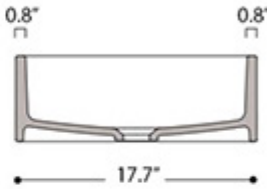

“nn” refers to the number of faucets holes

Finishes

-  Glossy White
-  Matte White
-  Matte Black

*WS Bath Collections reserves the right to revise dimensions or information on this sheet without notice

Collection Cosa	Model Cosa 100 - 86410	Dimensions Metric <i>1 inch = 2.54 cm</i> <i>1 inch = 25.4 mm</i>	 1051 Lea Drive - Collegeville, PA 19426 Tel. 215 513 9400 - Fax 610 831 0215 www.ws bathcollections.com - info@ws bathcollectins.com
---------------------------	------------------------------------	--	---

Product Specs Sheets

Collection
Cosa

Model |
Cosa 100C - 86410

Dimensions Metric
 1 inch = 2.54 cm
 1 inch = 25.4 mm

1051 Lea Drive - Collegeville, PA 19426
 Tel. 215 513 9400 - Fax 610 831 0215
www.ws bathcollections.com - info@ws bathcollectins.com

MOUNTING HARDWARE

Vessel/ countertop installation

Silicone (*optional*)

Collection
Cosa

Model |
Cosa 100C - 86410

Dimensions Metric
1 inch = 2.54 cm
1 inch = 25.4 mm

WS[®]
BATH
COLLECTIONS
1051 Lea Drive - Collegeville, PA 19426
Tel. 215 513 9400 - Fax 610 831 0215
www.ws bathcollections.com - info@ws bathcollections.com