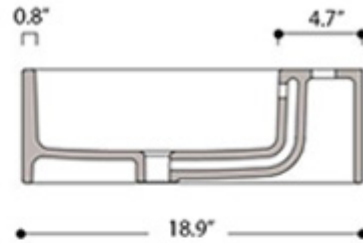

Product Specs Sheets

Cosa Mini 48C - 86103
Cosa Mini 48R - 86103
Cosa Mini 48F - 86103
Cosa Mini 48L - 86103