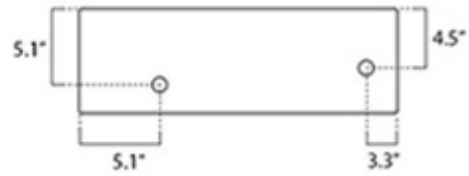

LEFT SIDE VIEW