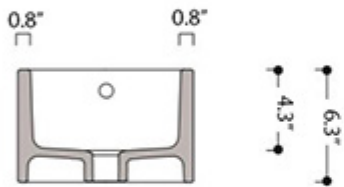

Product Specs Sheets

Cosa Mini 48C - 86103
Cosa Mini 48R - 86103
Cosa Mini 48F - 86103
Cosa Mini 48L - 86103