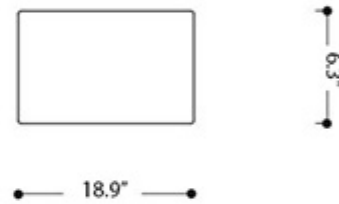

Product Specs Sheets

Cosa Mini 48C - 86103
Cosa Mini 48R - 86103
Cosa Mini 48F - 86103
Cosa Mini 48L - 86103