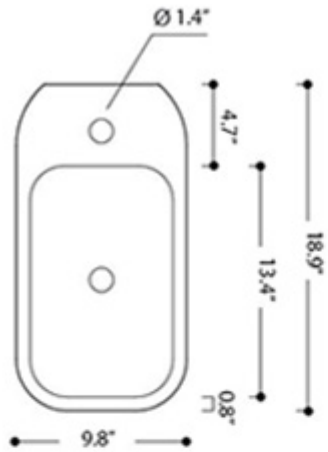

Product Specs Sheets

Cosa Mini 48C - 86103
Cosa Mini 48R - 86103
Cosa Mini 48F - 86103
Cosa Mini 48L - 86103