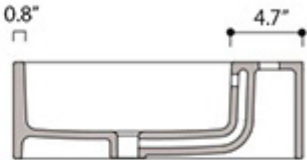

Related Items:

- WSBC 53991 | Push Waste Drain
- WSBC 53922 | Decorative Trap

SKU# | Options:

- Cosa 48.01 WG | Single Faucet Hole, Glossy White
- Cosa 48.03 WG | Three Faucet Holes, Glossy White
- Cosa 48.01 WM | Single Faucet Hole, Matte White
- Cosa 48.03 WM | Three Faucet Holes, Matte White
- Cosa 48.01 BM | Single Faucet Hole, Matte Black
- Cosa 48.03 BM | Three Faucet Holes, Matte Black

Finishes:

-  Glossy White
-  Matte White
-  Matte Black

* WS Bath Collections reserves the right to revise dimensions or information on this sheet without notice

Collection |
Cosa

Model |
Cosa 48 - 86102

Dimensions Metric

1 inch = 2.54 cm
1 inch = 25.4 mm

1051 Lea Drive - Collegeville, PA 19426
Tel. 215 513 9400 - Fax 610 831 0215

www.ws bathcollections.com - info@ws bathcollections.com

Collection
Cosa

Model |
Cosa 48 - 86102

Dimensions Metric
1 inch = 2.54 cm
1 inch = 25.4 mm

1051 Lea Drive - Collegeville, PA 19426
Tel. 215 513 9400 - Fax 610 831 0215
www.ws bathcollections.com - info@ws bathcollections.com

We recommend the following items that work with your sink.