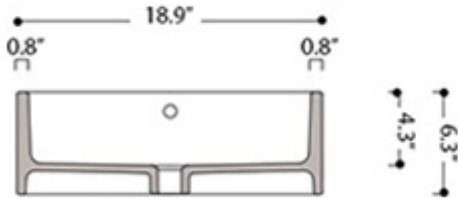

Finishes:

-  Glossy White
-  Matte White
-  Matte Black

* WS Bath Collections reserves the right to revise dimensions or information on this sheet without notice

Collection |
Cosa

Model |
Cosa 48 - 86102

Dimensions Metric

1 inch = 2.54 cm
1 inch = 25.4 mm

1051 Lea Drive - Collegeville, PA 19426
Tel. 215 513 9400 - Fax 610 831 0215

www.ws bathcollections.com - info@ws bathcollections.com

Collection
Cosa

Model |
Cosa 48 - 86102

Dimensions Metric
1 inch = 2.54 cm
1 inch = 25.4 mm

1051 Lea Drive - Collegeville, PA 19426
Tel. 215 513 9400 - Fax 610 831 0215
www.ws bathcollections.com - info@ws bathcollections.com

We recommend the following items that work with your sink.

MOUNTING HARDWARE

Wall-mount installation

Vessel/ countertop installation

Bolts

Silicone (optional)

Collection
Cosa

Model |
Cosa 48 - 86102

Dimensions Metric
1 inch = 2.54 cm
1 inch = 25.4 mm