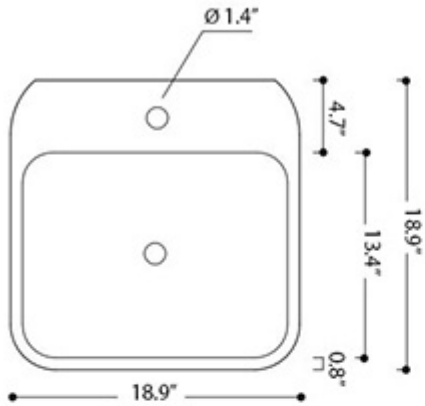

Finishes:

-  Glossy White
-  Matte White
-  Matte Black

* WS Bath Collections reserves the right to revise dimensions or information on this sheet without notice

Collection |
Cosa

Model |
Cosa 48 - 86102

Dimensions Metric

1 inch = 2.54 cm
1 inch = 25.4 mm

1051 Lea Drive - Collegeville, PA 19426
Tel. 215 513 9400 - Fax 610 831 0215

www.ws bathcollections.com - info@ws bathcollections.com

Collection
Cosa

Model |
Cosa 48 - 86102

Dimensions Metric
1 inch = 2.54 cm
1 inch = 25.4 mm

1051 Lea Drive - Collegeville, PA 19426
Tel. 215 513 9400 - Fax 610 831 0215
www.ws bathcollections.com - info@ws bathcollections.com

We recommend the following items that work with your sink.

MOUNTING HARDWARE

Wall-mount installation

Vessel/ countertop installation

Bolts

Silicone (optional)

Collection
Cosa

Model |
Cosa 48 - 86102

Dimensions Metric
1 inch = 2.54 cm
1 inch = 25.4 mm