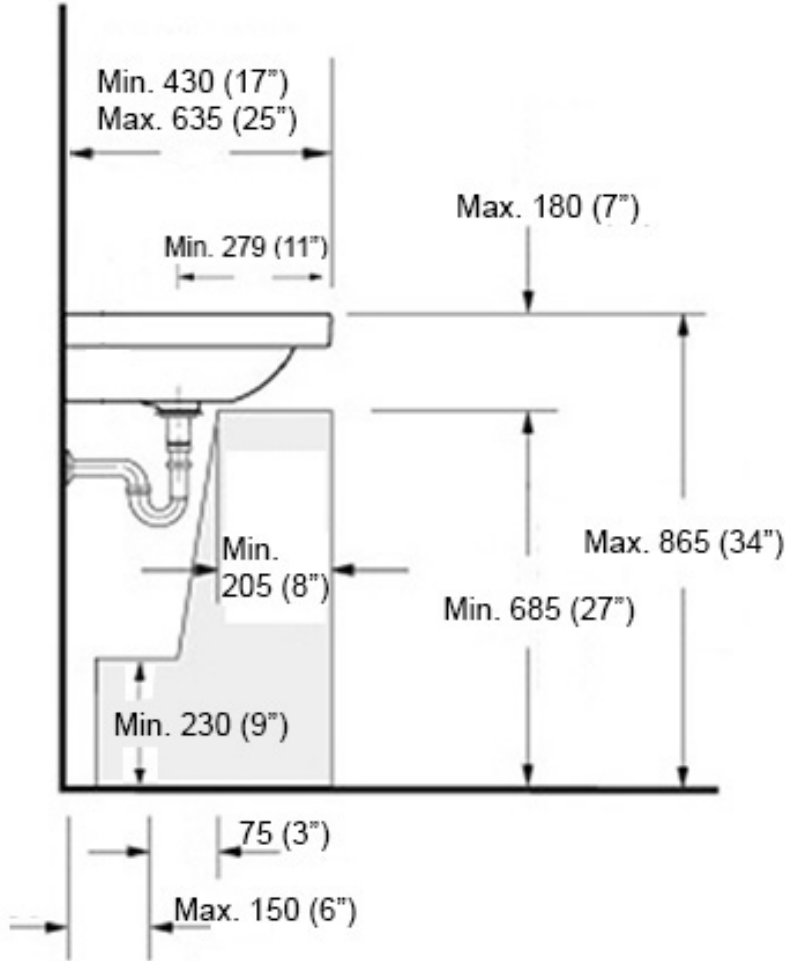

Recommended ADA Installation

Note: ADA Compliant when installed in accordance with ADA guidelines

Collection Cosa	Model | Cosa 48 - 86102	Dimensions Metric 1 inch = 2.54 cm 1 inch = 25.4 mm	WS® BATH COLLECTIONS 1051 Lea Drive - Collegeville, PA 19426 Tel. 215 513 9400 - Fax 610 831 0215 www.ws bathcollections.com - info@ws bathcollections.com