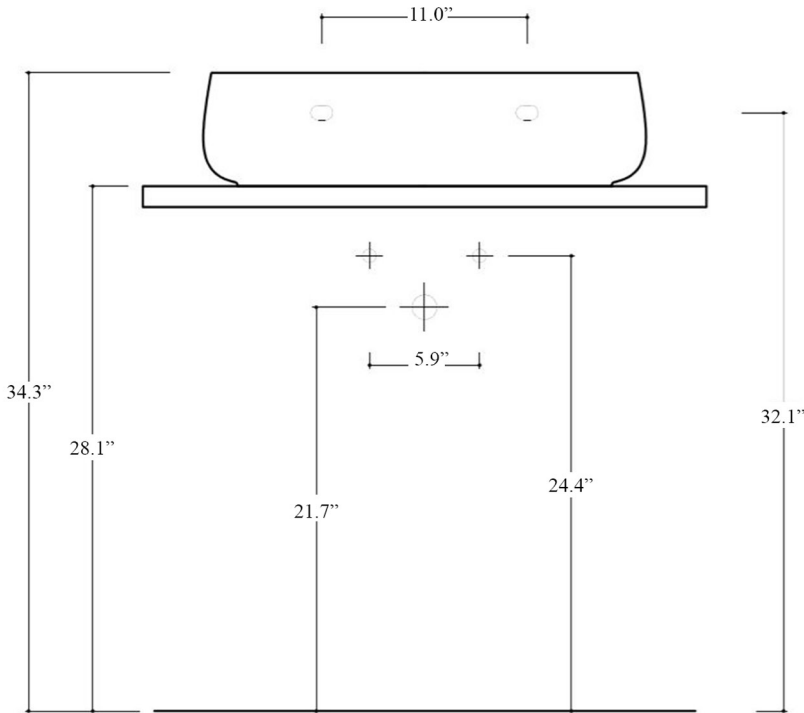

Dimensions Metric

1 inch = 2.54 cm

1 inch = 25.4 mm

WS®
BATH
COLLECTIONS

1051 Lea Drive - Collegeville, PA 19426
Tel. 215 513 9400 - Fax 610 831 0215

www.ws bathcollections.com - info@ws bathcollectins.com

Product Specs Sheets

Collection
Seed

Model |
Seed 60.45

Dimensions Metric
1 inch = 2.54 cm
1 inch = 25.4 mm

1051 Lea Drive - Collegeville, PA 19426
Tel. 215 513 9400 - Fax 610 831 0215
www.ws bathcollections.com - info@ws bathcollectins.com