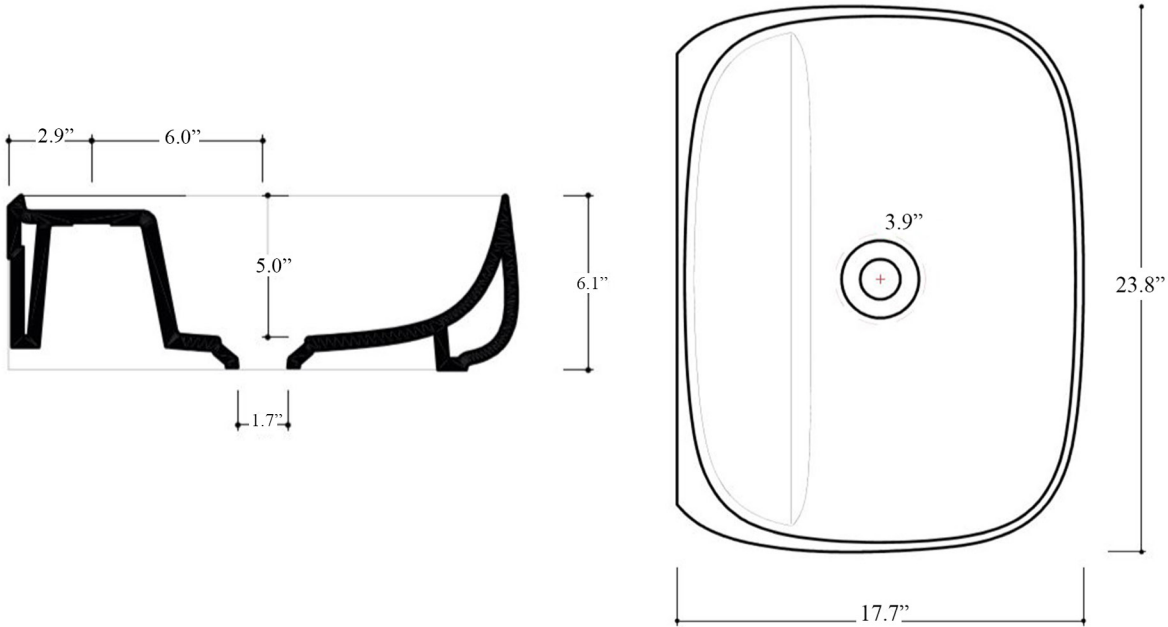

Dimensions Metric

1 inch = 2.54 cm

1 inch = 25.4 mm

WS®
BATH
COLLECTIONS

1051 Lea Drive - Collegeville, PA 19426
Tel. 215 513 9400 - Fax 610 831 0215

www.ws bathcollections.com - info@ws bathcollectins.com

Product Specs Sheets

Collection
Seed

Model |
Seed 60.45

Dimensions Metric
1 inch = 2.54 cm
1 inch = 25.4 mm

1051 Lea Drive - Collegeville, PA 19426
Tel. 215 513 9400 - Fax 610 831 0215
www.ws bathcollections.com - info@ws bathcollectins.com