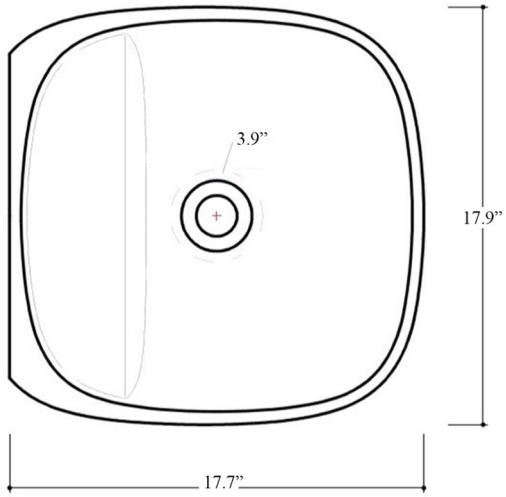

Dimensions Metric

1 inch = 2.54 cm

1 inch = 25.4 mm

WS[®]
BATH
COLLECTIONS

1051 Lea Drive - Collegeville, PA 19426
Tel. 215 513 9400 - Fax 610 831 0215

www.ws bathcollections.com - info@ws bathcollectins.com

Product Specs Sheets

Collection
Seed

Model |
Seed 45.45

Dimensions Metric
1 inch = 2.54 cm
1 inch = 25.4 mm

WS[®] BATH COLLECTIONS
1051 Lea Drive - Collegeville, PA 19426
Tel. 215 513 9400 - Fax 610 831 0215
www.ws bathcollections.com - info@ws bathcollectins.com