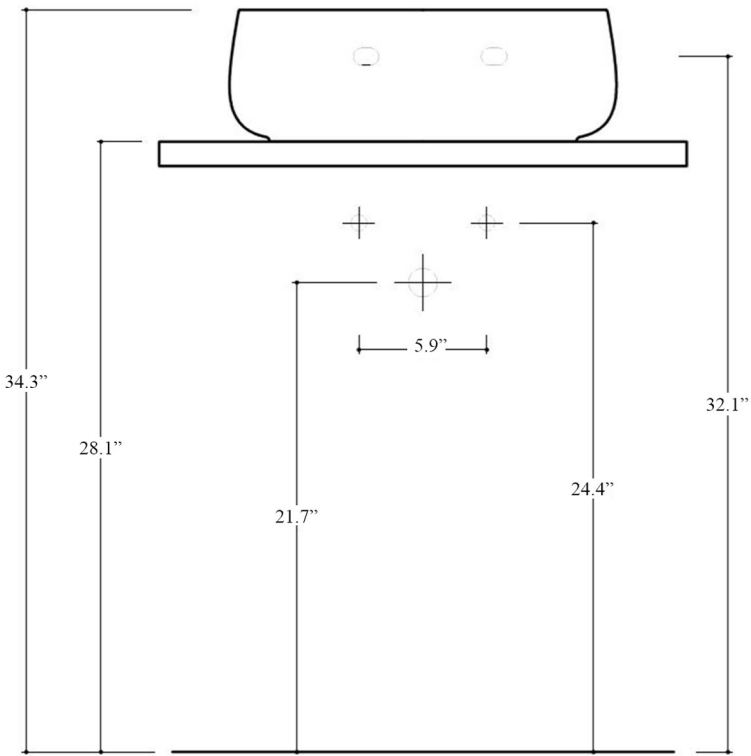

Dimensions Metric

1 inch = 2.54 cm

1 inch = 25.4 mm

WS[®]
BATH
COLLECTIONS

1051 Lea Drive - Collegeville, PA 19426
Tel. 215 513 9400 - Fax 610 831 0215

www.ws bathcollections.com - info@ws bathcollectins.com

Product Specs Sheets

Collection
Seed

Model |
Seed 45.45

Dimensions Metric
1 inch = 2.54 cm
1 inch = 25.4 mm

WS[®] BATH COLLECTIONS
1051 Lea Drive - Collegeville, PA 19426
Tel. 215 513 9400 - Fax 610 831 0215
www.ws bathcollections.com - info@ws bathcollectins.com