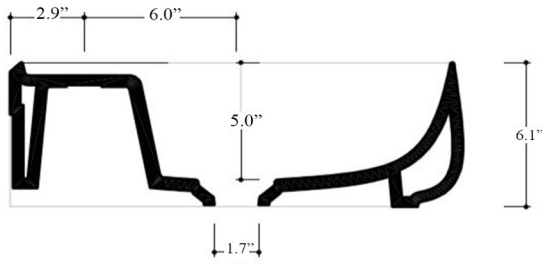

Dimensions Metric

1 inch = 2.54 cm

1 inch = 25.4 mm

WS[®]
BATH
COLLECTIONS

1051 Lea Drive - Collegeville, PA 19426
Tel. 215 513 9400 - Fax 610 831 0215

www.ws bathcollections.com - info@ws bathcollectins.com

Product Specs Sheets

Collection
Seed

Model |
Seed 45.45

Dimensions Metric
1 inch = 2.54 cm
1 inch = 25.4 mm

WS[®] BATH COLLECTIONS
1051 Lea Drive - Collegeville, PA 19426
Tel. 215 513 9400 - Fax 610 831 0215
www.ws bathcollections.com - info@ws bathcollectins.com