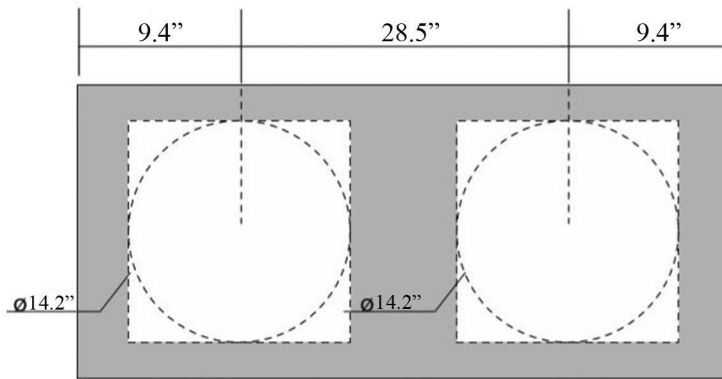

Skyland 32138

SKU# | Option:

- Skyland 32138.00 | Without Faucet Hole
- Skyland 32138.01 | With Single Faucet Hole

Finishes

Ceramic White

Collection
Skyland

Model |
Skyland 32138

Dimensions Metric

1 inch = 2.54 cm

1 inch = 25.4 mm

WS[®]
BATH
COLLECTIONS

1051 Lea Drive - Collegeville, PA 19426
Tel. 215 513 9400 - Fax 610 831 0215

www.ws bathcollections.com - info@ws bathcollectins.com

Product Specs Sheets

recommended cutting template $\varnothing 14.2''$
square 14.2'' x 14.2'' for tap hole

Collection
Skyland

Model |
Skyland 32138

Dimensions Metric

1 inch = 2.54 cm
1 inch = 25.4 mm

WS®
BATH
COLLECTIONS

1051 Lea Drive - Collegeville, PA 19426
Tel. 215 513 9400 - Fax 610 831 0215