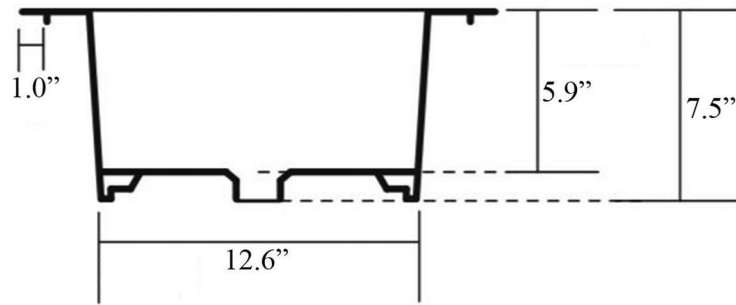

1 inch = 2.54 cm

1 inch = 25.4 mm

WS[®]
BATH
COLLECTIONS

1051 Lea Drive - Collegeville, PA 19426
Tel. 215 513 9400 - Fax 610 831 0215

www.ws bathcollections.com - info@ws bathcollectins.com

Product Specs Sheets

recommended cutting template $\varnothing 14.2''$
square 14.2'' x 14.2'' for tap hole

Collection
Skyland

Model |
Skyland 32138

Dimensions Metric

1 inch = 2.54 cm
1 inch = 25.4 mm

WS®
BATH
COLLECTIONS

1051 Lea Drive - Collegeville, PA 19426
Tel. 215 513 9400 - Fax 610 831 0215