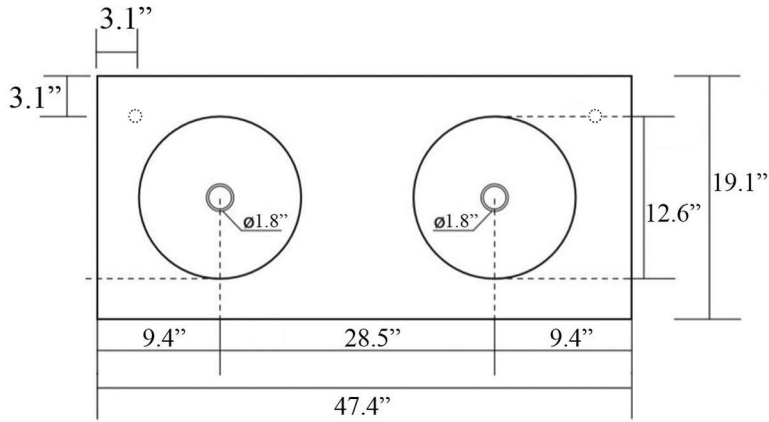

1 inch = 2.54 cm

1 inch = 25.4 mm

WS[®]
BATH
COLLECTIONS

1051 Lea Drive - Collegeville, PA 19426
Tel. 215 513 9400 - Fax 610 831 0215

www.ws bathcollections.com - info@ws bathcollectins.com

Product Specs Sheets

recommended cutting template $\varnothing 14.2''$
square 14.2'' x 14.2'' for tap hole

Collection
Skyland

Model |
Skyland 32138

Dimensions Metric

1 inch = 2.54 cm
1 inch = 25.4 mm

WS®
BATH
COLLECTIONS

1051 Lea Drive - Collegeville, PA 19426
Tel. 215 513 9400 - Fax 610 831 0215