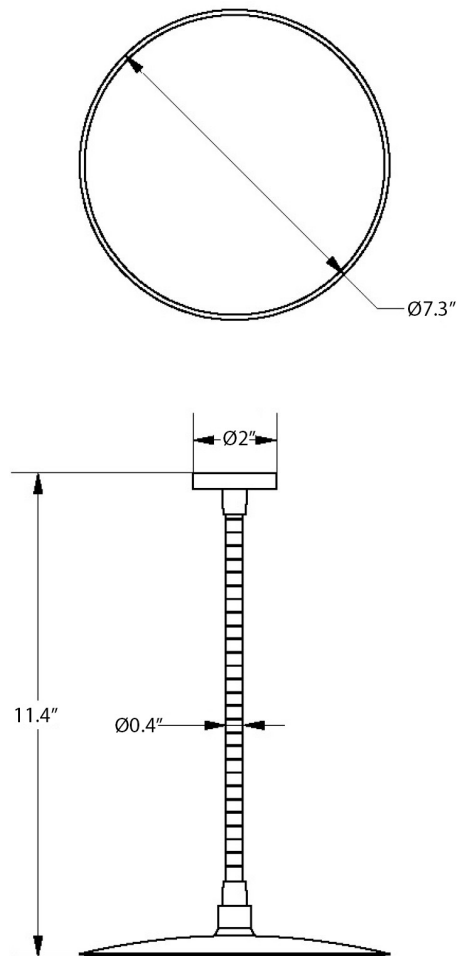

Features

- Magnifying Makeup Mirror
- Available with 3X, 5X or 8X Magnification
- Polished Chrome Finish
- Solid Brass Base
- Single Arm, Flexible, Rotates in All Directions
- Free of Distortion
- Made in Italy

Mevedo 5591

SKU# | Option:

- Mevedo 5591.29.3X | 3X Magnification
- Mevedo 5591.29.5X | 5X Magnification
- Mevedo 5591.29.8X | 8X Magnification

<p><b>Collection</b> Mevedo</p>	<p><b>Model  </b> Mevedo 5591</p>	<p>Dimensions Metric <i>1 inch = 2.54 cm</i> <i>1 inch = 25.4 mm</i></p>	 <p>1051 Lea Drive - Collegeville, PA 19426 Tel. 215 513 9400 - Fax 610 831 0215 <a href="http://www.wsbathcollections.com">www.wsbathcollections.com</a> - <a href="mailto:info@wsbathcollectins.com">info@wsbathcollectins.com</a></p>
-------------------------------------	---------------------------------------	--	---

# Product Specs Sheets

Collection  
Mevedo

Model |  
O gxgf q"77; 3"

Dimensions Metric

1 inch = 2.54 cm  
1 inch = 25.4 mm

**WS**<sup>®</sup>  
BATH  
COLLECTIONS

1051 Lea Drive - Collegeville, PA 19426  
Tel. 215 513 9400 - Fax 610 831 0215  
[www.ws bathcollections.com](http://www.ws bathcollections.com) - [info@ws bathcollections.com](mailto:info@ws bathcollections.com)