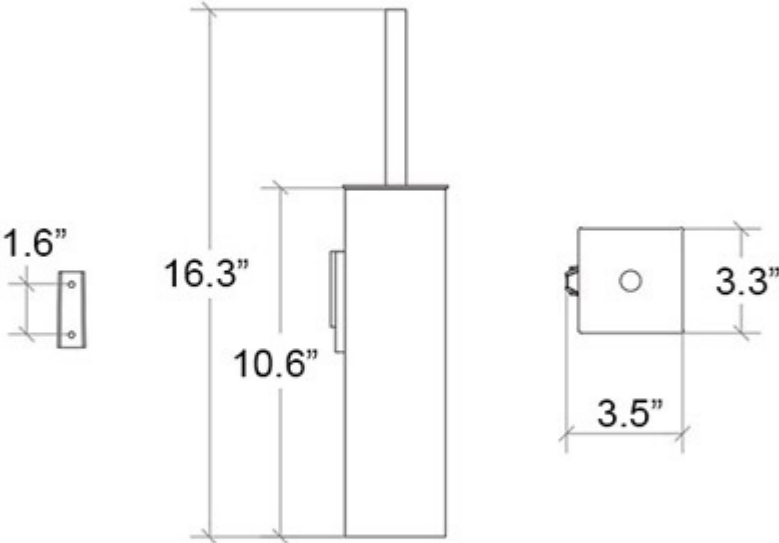

Features

- Toilet Brush Holder
- Painted Aluminum Base
- Available in 4 Finishes: White, Dark Grey, Black, and Matte Black
- Wall Mounted Installation
- Made in Italy

Skoati 50056

SKU# | Option:

- Scoati 50056.09 | White
- Scoati 50056.17 | Dark Grey
- Scoati 50056.18 | Black
- Scoati 50056.22 | Matte Black

Finishes

-  White
-  Dark Grey
-  Black
-  Matte Black

<p><b>Collection</b> Skoati</p>	<p><b>Model  </b> Skoati 50056</p>	<p>Dimensions Metric <i>1 inch = 2.54 cm</i> <i>1 inch = 25.4 mm</i></p>	 <p>1051 Lea Drive - Collegeville, PA 19426 Tel. 215 513 9400 - Fax 610 831 0215 <a href="http://www.ws bathcollections.com">www.ws bathcollections.com</a> - <a href="mailto:info@ws bathcollectins.com">info@ws bathcollectins.com</a></p>
-------------------------------------	--	--	---

# Product Specs Sheets

**Collection**  
Skoati

**Model** |  
Skoati 50056

Dimensions Metric  
*1 inch = 2.54 cm*  
*1 inch = 25.4 mm*

1051 Lea Drive - Collegeville, PA 19426  
 Tel. 215 513 9400 - Fax 610 831 0215  
[www.ws bathcollections.com](http://www.ws bathcollections.com) - [info@ws bathcollectins.com](mailto:info@ws bathcollectins.com)