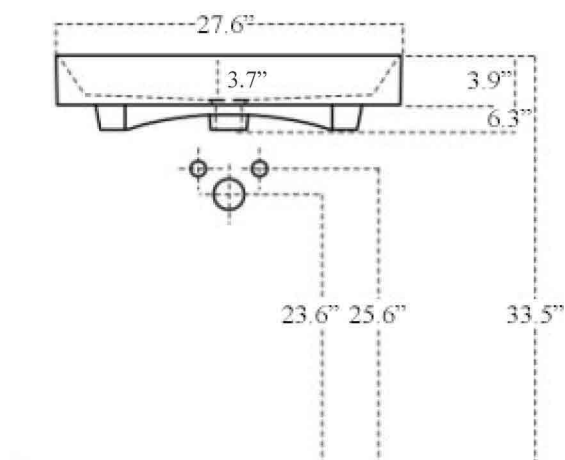

Related Items:

- WSBC 53991 | Push Waste Drain
- WSBC 53922 | Decorative Trap

Finishes:

-  Glossy White
-  Matte Black

SKU# | Options:

- Energy 70.00 | No Faucet Hole
- Energy 70.01 | Single Faucet Hole
- Energy 70.03-4 | Three Faucet Holes 4" Spread
- Energy 70.03-8 | Three Faucet Holes 8" Spread
- Energy 70.02L | Left Soap Dispenser Hole (Specify Distance)
- Energy 70.02R | Right Soap Dispenser Hole (Specify Distance)
- Energy 70.nn WG | Glossy White
- Energy 70.nn BM | Matte Black

“.nn” refers to the number of faucets holes

Codes & Standards:

- ADA Compliant

* WS Bath Collections reserves the right to revise dimensions or information on this sheet without notice

Collection Energy	Model Energy 70	Dimensions Metric <i>1 inch = 2.54 cm</i> <i>1 inch = 25.4 mm</i>	 1051 Lea Drive - Collegeville, PA 19426 Tel. 215 513 9400 - Fax 610 831 0215 www.ws bathcollections.com - info@ws bathcollectins.com
-----------------------------	-----------------------------	--	---

Collection
Energy

Model |
Energy 70

Dimensions Metric
1 inch = 2.54 cm
1 inch = 25.4 mm

WS[®]
BATH
COLLECTIONS

1051 Lea Drive - Collegeville, PA 19426
Tel. 215 513 9400 - Fax 610 831 0215
www.ws bathcollections.com - info@ws bathcollections.com

1 inch = 2.54 cm
1 inch = 25.4 mm

WS®
BATH
COLLECTIONS

1051 Lea Drive - Collegeville, PA 19426
Tel. 215 513 9400 - Fax 610 831 0215

www.ws bathcollections.com - info@ws bathcollections.com