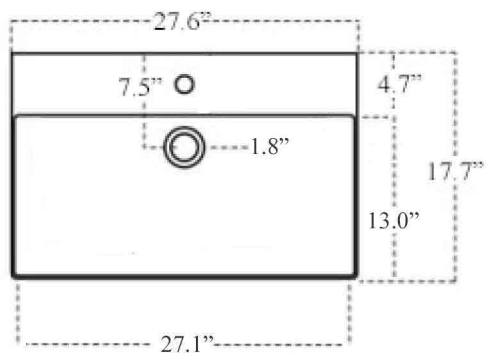

Related Items:

- WSBC 53991 | Push Waste Drain
- WSBC 53922 | Decorative Trap

Finishes:

-  Glossy White
-  Matte Black

SKU# | Options:

- Energy 70.00 | No Faucet Hole
- Energy 70.01 | Single Faucet Hole
- Energy 70.03-4 | Three Faucet Holes 4" Spread
- Energy 70.03-8 | Three Faucet Holes 8" Spread
- Energy 70.02L | Left Soap Dispenser Hole (Specify Distance)
- Energy 70.02R | Right Soap Dispenser Hole (Specify Distance)
- Energy 70.nn WG | Glossy White
- Energy 70.nn BM | Matte Black

“.nn” refers to the number of faucets holes

Codes & Standards:

- ADA Compliant

* WS Bath Collections reserves the right to revise dimensions or information on this sheet without notice

Collection Energy	Model Energy 70	Dimensions Metric <i>1 inch = 2.54 cm</i> <i>1 inch = 25.4 mm</i>	 1051 Lea Drive - Collegeville, PA 19426 Tel. 215 513 9400 - Fax 610 831 0215 www.ws bathcollections.com - info@ws bathcollectins.com
-----------------------------	-----------------------------	--	---

Collection
Energy

Model |
Energy 70

Dimensions Metric
1 inch = 2.54 cm
1 inch = 25.4 mm

WS[®]
BATH
COLLECTIONS

1051 Lea Drive - Collegeville, PA 19426
Tel. 215 513 9400 - Fax 610 831 0215
www.ws bathcollections.com - info@ws bathcollections.com

1 inch = 2.54 cm
1 inch = 25.4 mm

WS®
BATH
COLLECTIONS

1051 Lea Drive - Collegeville, PA 19426
Tel. 215 513 9400 - Fax 610 831 0215

www.ws bathcollections.com - info@ws bathcollections.com