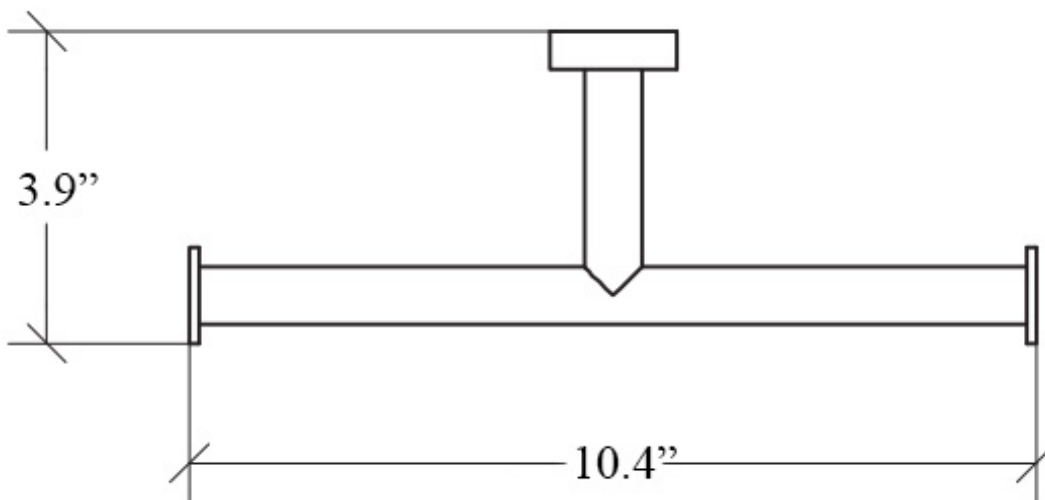

Baketo 5205

Features

- Double Toilet Paper Holder
- Available in 2 Finishes: Polished Chrome and Matte Black
- Solid Brass Base
- Installation Hardware Included
- Made in Italy

SKU# | Option:

- Baketo 5205.29 | Polished Chrome
- Baketo 5205.22 | Matte Black

Finishes:

Polished Chrome

Matte Black

Collection
Baketo

Model |
Baketo 5205

Dimensions Metric

1 inch = 2.54 cm

1 inch = 25.4 mm

WS[®]
BATH
COLLECTIONS

1051 Lea Drive - Collegeville, PA 19426
Tel. 215 513 9400 - Fax 610 831 0215

www.ws bathcollections.com - info@ws bathcollections.com

Collection
Baketo

Model |
Baketo 5205

Dimensions Metric

1 inch = 2.54 cm
1 inch = 25.4 mm

WS[®]
BATH
COLLECTIONS

1051 Lea Drive - Collegeville, PA 19426
Tel. 215 513 9400 - Fax 610 831 0215
www.ws bathcollections.com - info@ws bathcollections.com