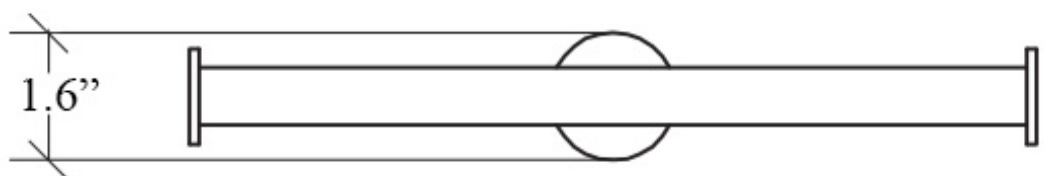

Collection
Baketo

Model |
Baketo 5205

Dimensions Metric

1 inch = 2.54 cm
1 inch = 25.4 mm

WS®
BATH
COLLECTIONS

1051 Lea Drive - Collegeville, PA 19426
Tel. 215 513 9400 - Fax 610 831 0215
www.ws bathcollections.com - info@ws bathcollections.com