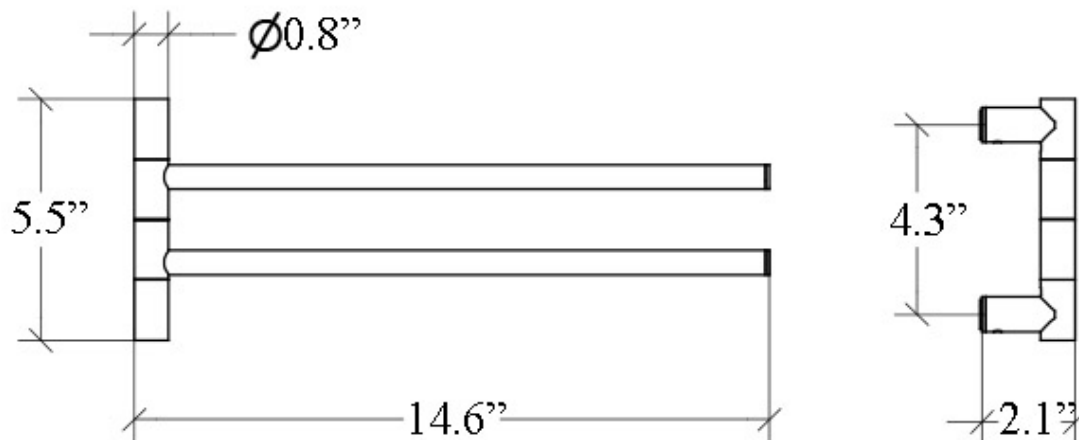

Picola 5265

Features

- Double Towel Bar
- Polished Chrome Finish
- Solid Brass Base
- Premium Metal Construction for Durability and Reliability
- Wall Mount Installation
- Installation Hardware Included
- Designed Without Back Plate
- Designer Collection
- Italian Design

SKU# | Option:

- Picola 5265 | Polished Chrome

Finishes:

* WS Bath Collections reserves the right to revise dimensions or information on this sheet without notice

Collection Picola	Model Picola 5265	Dimensions Metric <i>1 inch = 2.54 cm</i> <i>1 inch = 25.4 mm</i>	 1051 Lea Drive - Collegeville, PA 19426 Tel. 215 513 9400 - Fax 610 831 0215 www.ws bathcollections.com - info@ws bathcollections.com
-----------------------------	-------------------------------	--	---

Collection
Picola

Model |
Picola 5265

Dimensions Metric

1 inch = 2.54 cm
1 inch = 25.4 mm

WS[®]
BATH
COLLECTIONS

1051 Lea Drive - Collegeville, PA 19426
Tel. 215 513 9400 - Fax 610 831 0215
www.ws bathcollections.com - info@ws bathcollections.com