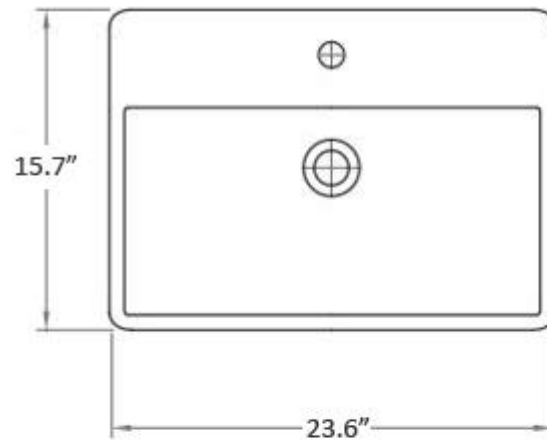

Contour 61060

Features

- Bathroom Sink
- Made of Ceramic
- Glossy White Finish
- With Overflow
- Wall Mount or Countertop (Vessel) Installation
- With One Faucet Hole
- Made in Europe

Related Items:

- WSBC 53991 | Push Waste Drain
- WSBC 53922 | Decorative Trap

Finishes:

 Glossy White

SKU# | Options:

- Contour 61060 | Glossy White

* WS Bath Collections reserves the right to revise dimensions or information on this sheet without notice

Collection Contour	Model Contour 61060	Dimensions Metric <i>1 inch = 2.54 cm</i> <i>1 inch = 25.4 mm</i>	 1051 Lea Drive - Collegeville, PA 19426 Tel. 215 513 9400 - Fax 610 831 0215 www.ws bathcollections.com - info@ws bathcollections.com
--------------------------------	---------------------------------	---	---

Collection
Contour

Model |
Contour 61060

Dimensions Metric

1 inch = 2.54 cm
1 inch = 25.4 mm

WS[®]
BATH
COLLECTIONS

1051 Lea Drive - Collegeville, PA 19426
Tel. 215 513 9400 - Fax 610 831 0215
www.ws bathcollections.com - info@ws bathcollections.com

Dimensions Metric
1 inch = 2.54 cm
1 inch = 25.4 mm

WS[®]
BATH
COLLECTIONS

1051 Lea Drive - Collegeville, PA 19426
Tel. 215 513 9400 - Fax 610 831 0215
www.ws bathcollections.com - info@ws bathcollections.com