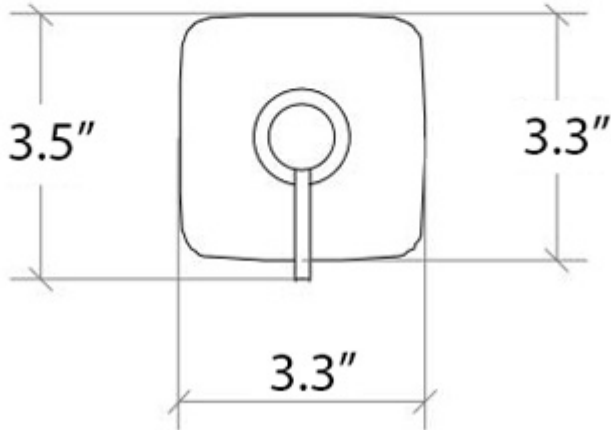

## Finishes

Polished Chrome

**Collection**  
Dado

**Model |**  
Dado 61223

**Dimensions Metric**

*1 inch = 2.54 cm*

*1 inch = 25.4 mm*

**WS<sup>®</sup>**  
**BATH**  
**COLLECTIONS**

# Product Specs Sheets

**Collection**  
Dado

**Model** |  
Dado 61223

Dimensions Metric  
*1 inch = 2.54 cm*  
*1 inch = 25.4 mm*

**WS**®  
**BATH**  
**COLLECTIONS**

1051 Lea Drive - Collegeville, PA 19426  
Tel. 215 513 9400 - Fax 610 831 0215  
[www.ws bathcollections.com](http://www.ws bathcollections.com) - [info@ws bathcollectins.com](mailto:info@ws bathcollectins.com)