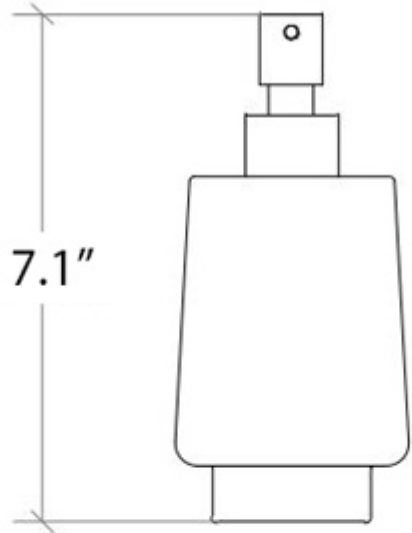

## Finishes

Polished Chrome

**Collection**  
Dado

**Model |**  
Dado 61223

**Dimensions Metric**

*1 inch = 2.54 cm*

*1 inch = 25.4 mm*

**WS<sup>®</sup>**  
**BATH**  
**COLLECTIONS**

# Product Specs Sheets

**Collection**  
Dado

**Model** |  
Dado 61223

Dimensions Metric  
*1 inch = 2.54 cm*  
*1 inch = 25.4 mm*

**WS**®  
**BATH**  
**COLLECTIONS**

1051 Lea Drive - Collegeville, PA 19426  
Tel. 215 513 9400 - Fax 610 831 0215  
[www.ws bathcollections.com](http://www.ws bathcollections.com) - [info@ws bathcollectins.com](mailto:info@ws bathcollectins.com)