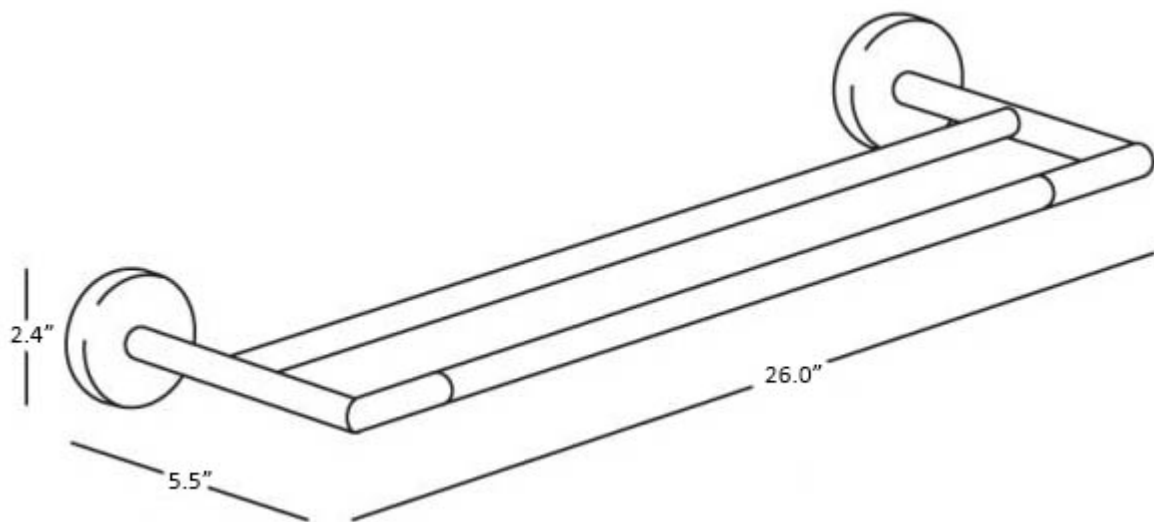

Features

- Double towel bar
- Polished chrome
- Solid brass base

Forum A3619C

SKU# | Option:

- Forum A3619C | Polished chrome

Finishes

 CR Polished Chrome

<p>Collection Forum</p>	<p>Model Forum A3619C</p>	<p>Dimensions Metric <i>1 inch = 2.54 cm</i> <i>1 inch = 25.4 mm</i></p>	<p> 1051 Lea Drive - Collegeville, PA 19426 Tel. 215 513 9400 - Fax 610 831 0215 www.ws bathcollections.com - info@ws bathcollectins.com</p>
------------------------------------	--	--	--

Product Specs Sheets

Collection
Forum

Model |
Forum A3619C

Dimensions Metric

1 inch = 2.54 cm
1 inch = 25.4 mm

WS[®]
BATH
COLLECTIONS

1051 Lea Drive - Collegeville, PA 19426
Tel. 215 513 9400 - Fax 610 831 0215
www.ws bathcollections.com - info@ws bathcollections.com