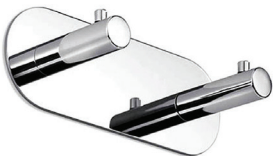

Features

- Double bathroom hook
- Polished chrome
- Solid brass base
- Available in Screw or Glue Installation
- Glue Installation (No Screws Required)

Gealuna A1020B

SKU# | Option:

- Gealuna A1020B | Polished chrome

Finishes

<p>Collection Gealuna</p>	<p>Model Gealuna A1020B</p>	<p>Dimensions Metric <i>1 inch = 2.54 cm</i> <i>1 inch = 25.4 mm</i></p>	 <p>1051 Lea Drive - Collegeville, PA 19426 Tel. 215 513 9400 - Fax 610 831 0215 www.ws bathcollections.com - info@ws bathcollectins.com</p>
--------------------------------------	--	--	---

Product Specs Sheets

TECHNOLOGIES

Collection
Gealuna

Model |
Gealuna A1020B

Dimensions Metric
1 inch = 2.54 cm
1 inch = 25.4 mm

WS[®]
BATH
COLLECTIONS

1051 Lea Drive - Collegeville, PA 19426
Tel. 215 513 9400 - Fax 610 831 0215
www.ws bathcollections.com - info@ws bathcollections.com