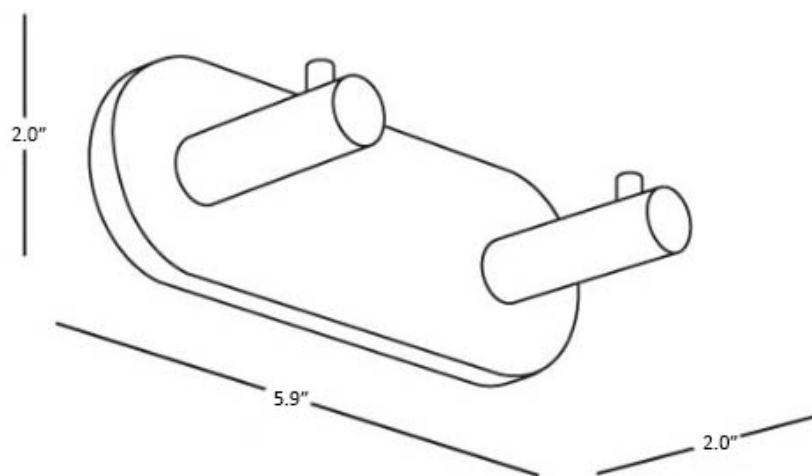

Features

- Double bathroom hook
- Polished chrome
- Solid brass base
- Available in Screw or Glue Installation
- Glue Installation (No Screws Required)

Gealuna A1020B

SKU# | Option:

- Gealuna A1020B | Polished chrome

Finishes

<p>Collection Gealuna</p>	<p>Model Gealuna A1020B</p>	<p>Dimensions Metric <i>1 inch = 2.54 cm</i> <i>1 inch = 25.4 mm</i></p>	 <p>1051 Lea Drive - Collegeville, PA 19426 Tel. 215 513 9400 - Fax 610 831 0215 www.ws bathcollections.com - info@ws bathcollectins.com</p>
--------------------------------------	--	--	---

Product Specs Sheets

TECHNOLOGIES

Collection
Gealuna

Model |
Gealuna A1020B

Dimensions Metric
1 inch = 2.54 cm
1 inch = 25.4 mm

WS[®]
BATH
COLLECTIONS

1051 Lea Drive - Collegeville, PA 19426
Tel. 215 513 9400 - Fax 610 831 0215
www.ws bathcollections.com - info@ws bathcollections.com