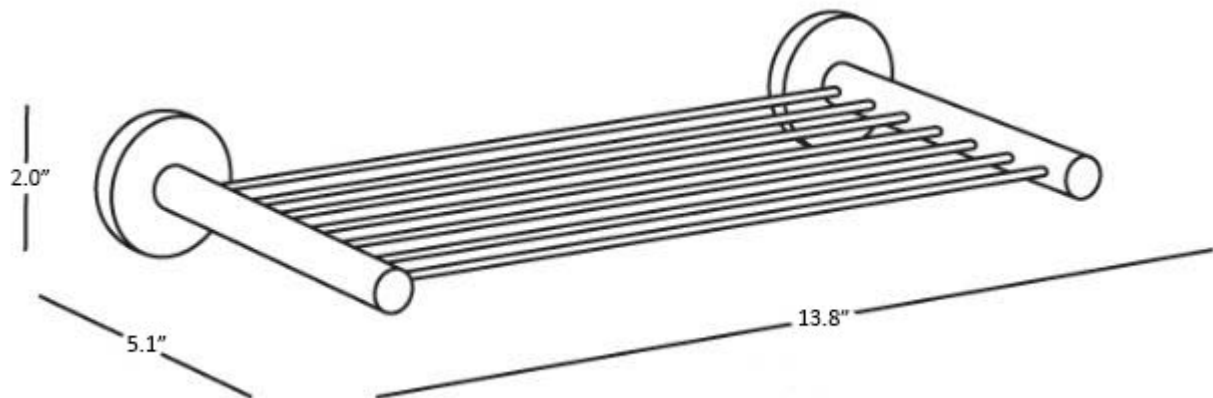

**Features**

- Bathroom shelf
- Polished chrome
- Solid brass base
- Available in Screw or Glue Installation
- Glue Installation (No Screws Required)

**Gealuna A1051A**

**SKU# | Option:**

- Gealuna A1051A | Polished chrome

**Finishes**

 CR Polished Chrome

<p><b>Collection</b> Gealuna</p>	<p><b>Model  </b> Gealuna A1051A</p>	<p>Dimensions Metric  <i>1 inch = 2.54 cm</i>  <i>1 inch = 25.4 mm</i></p>	<p>        1051 Lea Drive - Collegeville, PA 19426        Tel. 215 513 9400 - Fax 610 831 0215  <a href="http://www.ws bathcollections.com">www.ws bathcollections.com</a> - <a href="mailto:info@ws bathcollectins.com">info@ws bathcollectins.com</a></p>
--------------------------------------	--	--	--

## TECHNOLOGIES

Collection  
Gealuna

Model |  
Gealuna A1051A

Dimensions Metric

*1 inch = 2.54 cm*  
*1 inch = 25.4 mm*

**WS**<sup>®</sup>  
BATH  
COLLECTIONS

1051 Lea Drive - Collegeville, PA 19426  
Tel. 215 513 9400 - Fax 610 831 0215  
[www.ws bathcollections.com](http://www.ws bathcollections.com) - [info@ws bathcollections.com](mailto:info@ws bathcollections.com)