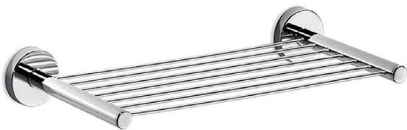

**Features**

- Bathroom shelf
- Polished chrome
- Solid brass base
- Available in Screw or Glue Installation
- Glue Installation (No Screws Required)

**Gealuna A1051A**

**SKU# | Option:**

- Gealuna A1051A | Polished chrome

**Finishes**

 CR Polished Chrome

<p><b>Collection</b> Gealuna</p>	<p><b>Model  </b> Gealuna A1051A</p>	<p>Dimensions Metric  <i>1 inch = 2.54 cm</i>  <i>1 inch = 25.4 mm</i></p>	<p>        1051 Lea Drive - Collegeville, PA 19426        Tel. 215 513 9400 - Fax 610 831 0215  <a href="http://www.ws bathcollections.com">www.ws bathcollections.com</a> - <a href="mailto:info@ws bathcollectins.com">info@ws bathcollectins.com</a></p>
--------------------------------------	--	--	--

## TECHNOLOGIES

Collection  
Gealuna

Model |  
Gealuna A1051A

Dimensions Metric

*1 inch = 2.54 cm*  
*1 inch = 25.4 mm*

**WS**<sup>®</sup>  
BATH  
COLLECTIONS

1051 Lea Drive - Collegeville, PA 19426  
Tel. 215 513 9400 - Fax 610 831 0215  
[www.ws bathcollections.com](http://www.ws bathcollections.com) - [info@ws bathcollections.com](mailto:info@ws bathcollections.com)