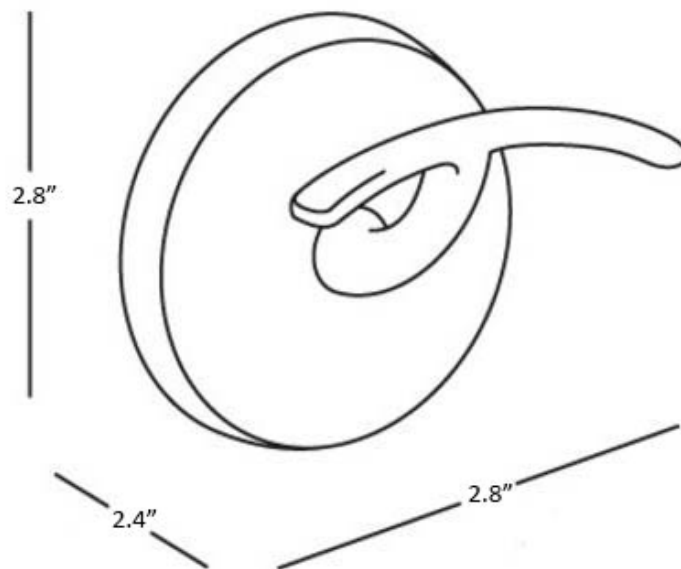

**Features**

- Double bathroom hook
- Polished chrome
- Solid brass base

**Hotellerie A23210**

**SKU# | Option:**

- Hotellerie A23210 | Polished chrome

**Finishes**

 CR Polished Chrome

<p><b>Collection</b> Hotellerie</p>	<p><b>Model  </b> Hotellerie A23210</p>	<p>Dimensions Metric  <i>1 inch = 2.54 cm</i>  <i>1 inch = 25.4 mm</i></p>	<p>          1051 Lea Drive - Collegeville, PA 19426          Tel. 215 513 9400 - Fax 610 831 0215  <a href="http://www.ws bathcollections.com">www.ws bathcollections.com</a> - <a href="mailto:info@ws bathcollections.com">info@ws bathcollections.com</a></p>
---	---	--	--

# Product Specs Sheets

Collection  
Hotellerie

Model |  
Hotellerie A23210

Dimensions Metric

*1 inch = 2.54 cm*  
*1 inch = 25.4 mm*

**WS**<sup>®</sup>  
**BATH**  
**COLLECTIONS**

1051 Lea Drive - Collegeville, PA 19426  
Tel. 215 513 9400 - Fax 610 831 0215  
[www.ws bathcollections.com](http://www.ws bathcollections.com) - [info@ws bathcollections.com](mailto:info@ws bathcollections.com)