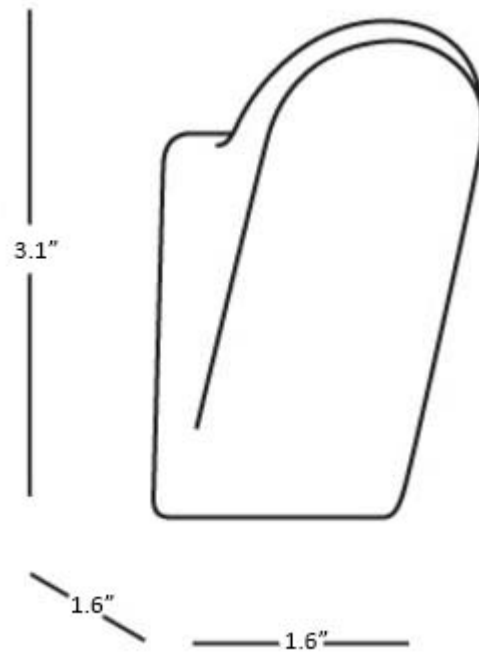

**Features**

- Double bathroom hook
- Polished chrome
- Solid brass base

**Hotellerie A23210**

**SKU# | Option:**

- Hotellerie A23210 | Polished chrome

**Finishes**

 CR Polished Chrome

<p><b>Collection</b> Hotellerie</p>	<p><b>Model  </b> Hotellerie A23210</p>	<p>Dimensions Metric  <i>1 inch = 2.54 cm</i>  <i>1 inch = 25.4 mm</i></p>	 <p>1051 Lea Drive - Collegeville, PA 19426  Tel. 215 513 9400 - Fax 610 831 0215  <a href="http://www.wsbatchcollections.com">www.wsbatchcollections.com</a> - <a href="mailto:info@wsbatchcollections.com">info@wsbatchcollections.com</a></p>
---	---	--	---

# Product Specs Sheets

Collection  
Hotellerie

Model |  
Hotellerie A38210

Dimensions Metric

*1 inch = 2.54 cm*  
*1 inch = 25.4 mm*

**WS**<sup>®</sup>  
**BATH**  
**COLLECTIONS**

1051 Lea Drive - Collegeville, PA 19426  
Tel. 215 513 9400 - Fax 610 831 0215  
[www.ws bathcollections.com](http://www.ws bathcollections.com) - [info@ws bathcollections.com](mailto:info@ws bathcollections.com)