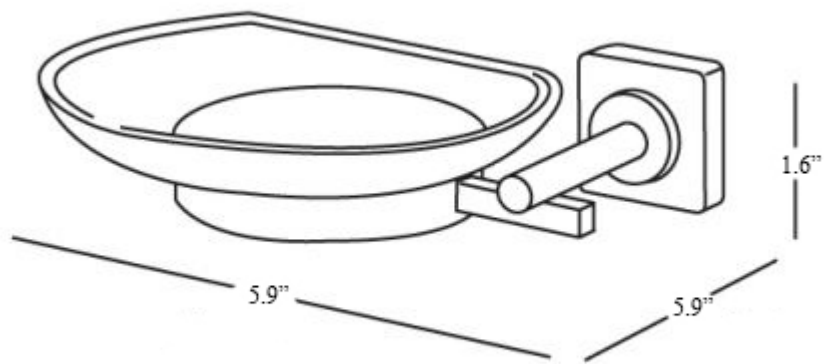

### Finishes:

Polished Chrome\Frosted Glass

\* WS Bath Collections reserves the right to revise dimensions or information on this sheet without notice

<b>Collection</b> Quadro	<b>Model  </b> Quadro A16110	Dimensions Metric <i>1 inch = 2.54 cm</i> <i>1 inch = 25.4 mm</i>	 1051 Lea Drive - Collegeville, PA 19426 Tel. 215 513 9400 - Fax 610 831 0215 <a href="http://www.ws bathcollections.com">www.ws bathcollections.com</a> - <a href="mailto:info@ws bathcollections.com">info@ws bathcollections.com</a>
-----------------------------	---------------------------------	---	---

# Product Specs Sheets

Collection  
Quadro

Model |  
Quadro A16110

Dimensions Metric

*1 inch = 2.54 cm*  
*1 inch = 25.4 mm*

**WS**<sup>®</sup>  
BATH  
COLLECTIONS

1051 Lea Drive - Collegeville, PA 19426  
Tel. 215 513 9400 - Fax 610 831 0215