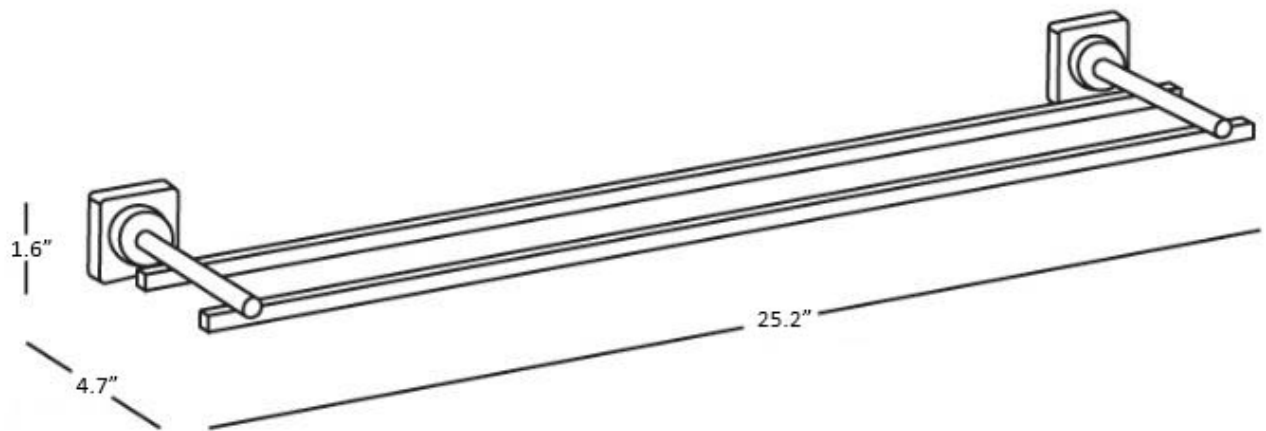

Features

- Double towel bar
- Polished chrome
- Solid brass base

Quadro A1619C

SKU# | Option:

- Quadro A1619C | Polished chrome

Finishes

 CR Polished Chrome

<p>Collection Quadro</p>	<p>Model Quadro A1619C</p>	<p>Dimensions Metric <i>1 inch = 2.54 cm</i> <i>1 inch = 25.4 mm</i></p>	<p> 1051 Lea Drive - Collegeville, PA 19426 Tel. 215 513 9400 - Fax 610 831 0215 www.wsbathcollections.com - info@wsbathcollectins.com</p>
-------------------------------------	---	--	--

Product Specs Sheets

Collection
Quadro

Model |
Quadro A1619C

Dimensions Metric

1 inch = 2.54 cm
1 inch = 25.4 mm

WS[®]
BATH
COLLECTIONS

1051 Lea Drive - Collegeville, PA 19426
Tel. 215 513 9400 - Fax 610 831 0215
www.ws bathcollections.com - info@ws bathcollections.com