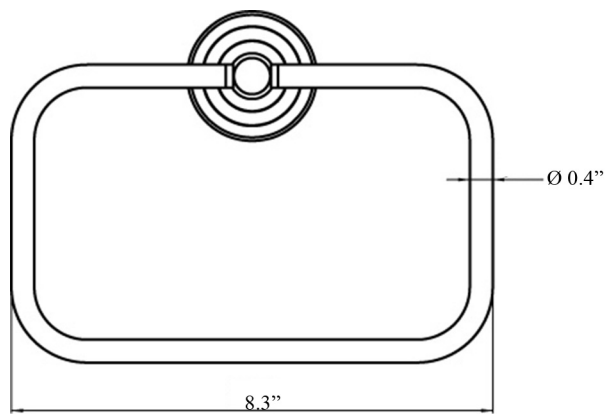

Features

- Adjustable Towel Ring
- Polished Chrome Finish
- Solid Brass Base

Polo 0755.001.00

SKU# | Option:

- Polo 0755.001.00 | Polished Chrome

Finishes

 .001 Polished Chrome

<p>Collection Polo</p>	<p>Model Polo 0755.001.00</p>	<p>Dimensions Metric <i>1 inch = 2.54 cm</i> <i>1 inch = 25.4 mm</i></p>	 <p>1051 Lea Drive - Collegeville, PA 19426 Tel. 215 513 9400 - Fax 610 831 0215 www.ws bathcollections.com - info@ws bathcollectins.com</p>
-----------------------------------	--	--	---

Product Specs Sheets

Collection
Rqmq

Model |
Rqmq'2977Ø23Ø2

Dimensions Metric

1 inch = 2.54 cm
1 inch = 25.4 mm

WS[®]
BATH
COLLECTIONS

1051 Lea Drive - Collegeville, PA 19426
Tel. 215 513 9400 - Fax 610 831 0215
www.ws bathcollections.com - info@ws bathcollections.com