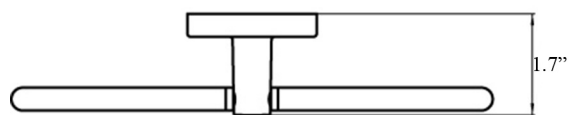

Features

- Adjustable Towel Ring
- Polished Chrome Finish
- Solid Brass Base

Polo 0755.001.00

SKU# | Option:

- Polo 0755.001.00 | Polished Chrome

Finishes

 .001 Polished Chrome

<p>Collection Polo</p>	<p>Model Polo 0755.001.00</p>	<p>Dimensions Metric <i>1 inch = 2.54 cm</i> <i>1 inch = 25.4 mm</i></p>	 <p>1051 Lea Drive - Collegeville, PA 19426 Tel. 215 513 9400 - Fax 610 831 0215 www.ws bathcollections.com - info@ws bathcollectins.com</p>
-----------------------------------	--	--	---

Product Specs Sheets

Collection
Rqmq

Model |
Rqmq'2977Ø23Ø2

Dimensions Metric

1 inch = 2.54 cm
1 inch = 25.4 mm

WS[®]
BATH
COLLECTIONS

1051 Lea Drive - Collegeville, PA 19426
Tel. 215 513 9400 - Fax 610 831 0215
www.ws bathcollections.com - info@ws bathcollections.com