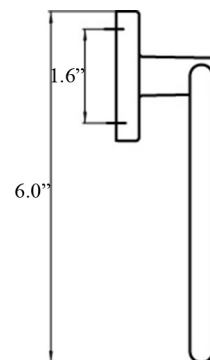

Features

- Adjustable Towel Ring
- Polished Chrome Finish
- Solid Brass Base

Polo 0755.001.00

SKU# | Option:

- Polo 0755.001.00 | Polished Chrome

Finishes

 .001 Polished Chrome

<p>Collection Polo</p>	<p>Model Polo 0755.001.00</p>	<p>Dimensions Metric <i>1 inch = 2.54 cm</i> <i>1 inch = 25.4 mm</i></p>	 <p>1051 Lea Drive - Collegeville, PA 19426 Tel. 215 513 9400 - Fax 610 831 0215 www.ws bathcollections.com - info@ws bathcollectins.com</p>
-----------------------------------	--	--	---

Product Specs Sheets

Collection
Rqmq

Model |
Rqmq'2977Ø23Ø2

Dimensions Metric

1 inch = 2.54 cm
1 inch = 25.4 mm

WS[®]
BATH
COLLECTIONS

1051 Lea Drive - Collegeville, PA 19426
Tel. 215 513 9400 - Fax 610 831 0215
www.ws bathcollections.com - info@ws bathcollections.com