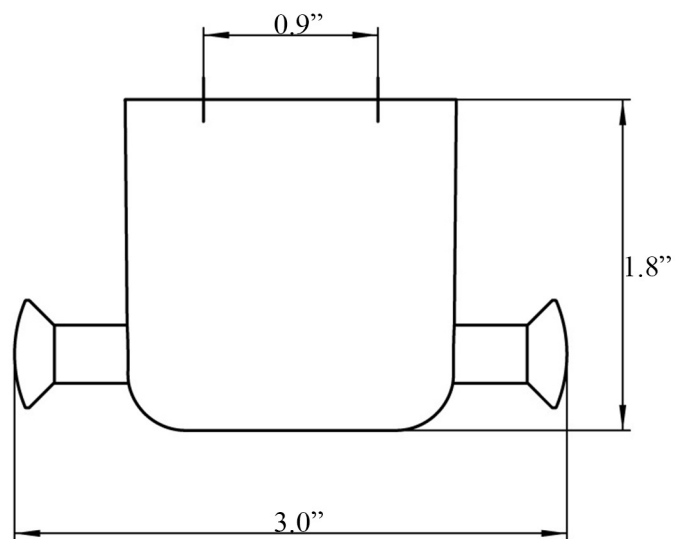

Features

- Double Hook
- Polished Chrome Finish
- Solid Brass Base

Trend 0278.001.00

SKU# | Option:

- Trend 0278.001.00 | Polished Chrome

Finishes

 .001 Polished Chrome

<p>Collection Trend</p>	<p>Model Trend 0278.001.00</p>	<p>Dimensions Metric <i>1 inch = 2.54 cm</i> <i>1 inch = 25.4 mm</i></p>	 <p>1051 Lea Drive - Collegeville, PA 19426 Tel. 215 513 9400 - Fax 610 831 0215 www.ws bathcollections.com - info@ws bathcollectins.com</p>
------------------------------------	---	--	---

Product Specs Sheets

Collection
Trend

Model |
Trend 0278.001.00

Dimensions Metric
1 inch = 2.54 cm
1 inch = 25.4 mm

WS[®]
BATH
COLLECTIONS

1051 Lea Drive - Collegeville, PA 19426
Tel. 215 513 9400 - Fax 610 831 0215
www.ws bathcollections.com - info@ws bathcollections.com