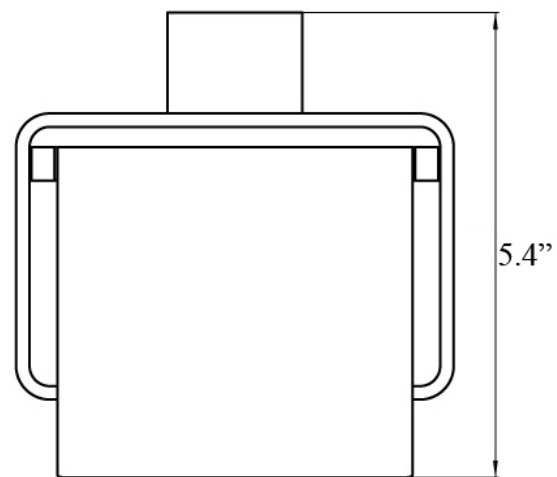

Product Specs Sheets

Cover Page

Loft 0500.00

Features

- Toilet Paper Holder with Cover
- Available in 3 Finishes: Polished Chrome, Matte Black and Matte White
- Solid Brass Base
- Made in Germany

SKU# | Option:

1 inch = 2.54 cm

1 inch = 25.4 mm

1051 Lea Drive - Collegeville, PA 19426
Tel. 215 513 9400 - Fax 610 831 0215

www.ws bathcollections.com - info@ws bathcollectins.com

Product Specs Sheets

Collection
Loft

Model |
Loft 0500.00

Dimensions Metric

1 inch = 2.54 cm
1 inch = 25.4 mm

WS[®]
BATH
COLLECTIONS

1051 Lea Drive - Collegeville, PA 19426
Tel. 215 513 9400 - Fax 610 831 0215
www.ws bathcollections.com - info@ws bathcollections.com