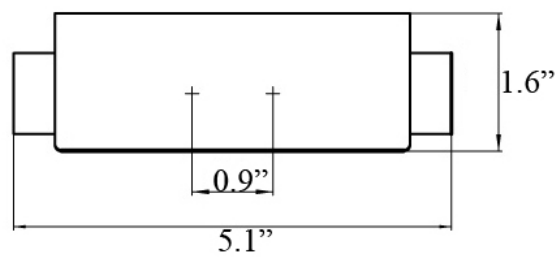

1 inch = 2.54 cm

1 inch = 25.4 mm

1051 Lea Drive - Collegeville, PA 19426
Tel. 215 513 9400 - Fax 610 831 0215

www.ws bathcollections.com - info@ws bathcollectins.com

Product Specs Sheets

Collection
Loft

Model |
Loft 0500.00

Dimensions Metric

1 inch = 2.54 cm
1 inch = 25.4 mm

WS[®]
BATH
COLLECTIONS

1051 Lea Drive - Collegeville, PA 19426
Tel. 215 513 9400 - Fax 610 831 0215
www.ws bathcollections.com - info@ws bathcollections.com